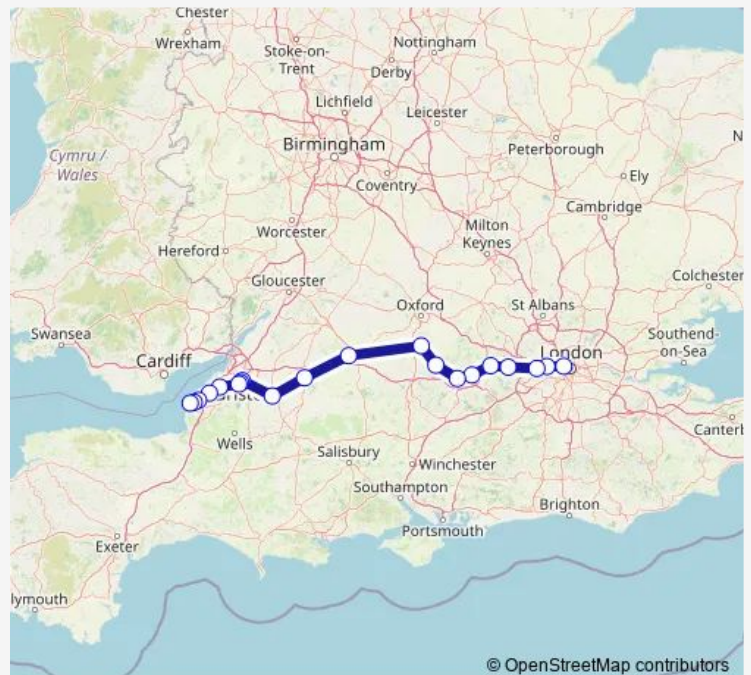

Rail GWR London Paddington - Weston-super-Mare

[Go to website](#)

Direction

London Paddington — Weston-super-Mare

18 stops

[Open route schedule](#)

- London Paddington
- Ealing Broadway
- Southall
- Slough
- M Maidenhead
- Twyford
- Reading
- Goring & Streatley
- Didcot Parkway
- Swindon (Wilts)
- Chippenham
- Bath Spa
- Oldfield Park
- Bristol Temple Meads
- Nailsea & Backwell
- Yatton
- Worle
- Weston-super-Mare

Route schedule

London Paddington — Weston-super-Mare

Monday	10:30-14:30
Tuesday	10:30-14:30
Wednesday	10:30-14:30
Thursday	10:30-14:30
Friday	10:30-14:30
Saturday	—
Sunday	—

Route info

Direction: London Paddington

Stops: 18

Trip Duration: 2 hour 10 min

© OpenStreetMap contributors

Direction

London Paddington — Weston-super-Mare

18 stops

[Open route schedule](#)

London Paddington