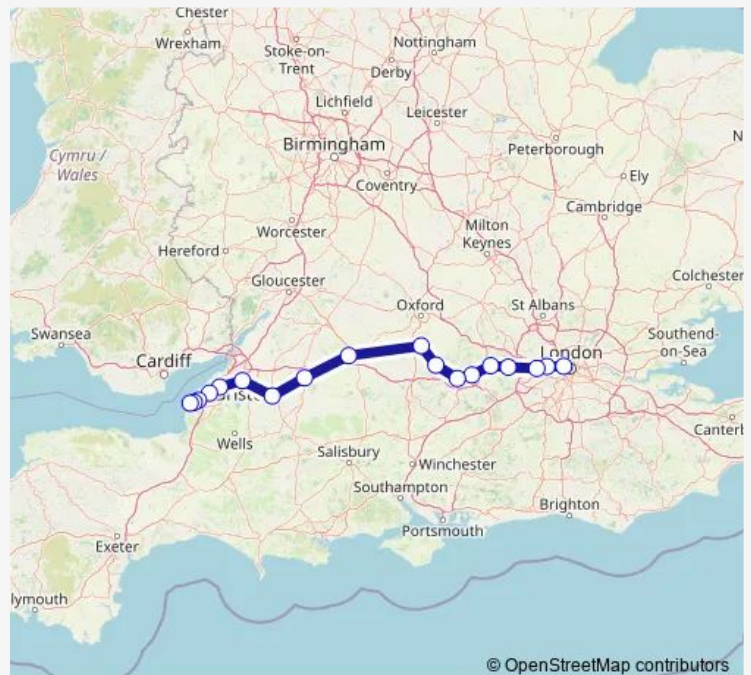

Rail GWR London Paddington - Weston-super-Mare

[Go to website](#)

Direction

London Paddington — Weston-super-Mare

18 stops

[Open route schedule](#)

- London Paddington
- Ealing Broadway
- Southall
- Slough
- M Maidenhead
- Twyford
- Reading
- Goring & Streatley
- Didcot Parkway
- Swindon (Wilts)
- Chippenham
- Bath Spa
- Oldfield Park
- Bristol Temple Meads
- Nailsea & Backwell
- Yatton
- Worle
- Weston-super-Mare

Route schedule

London Paddington — Weston-super-Mare

Monday	10:30-14:30
Tuesday	10:30-14:30
Wednesday	10:30-14:30
Thursday	10:30-14:30
Friday	10:30-14:30
Saturday	—
Sunday	—

Route info

Direction: London Paddington

Stops: 18

Trip Duration: 2 hour 11 min

© OpenStreetMap contributors

Direction

London Paddington — Weston-super-Mare

18 stops

[Open route schedule](#)

London Paddington