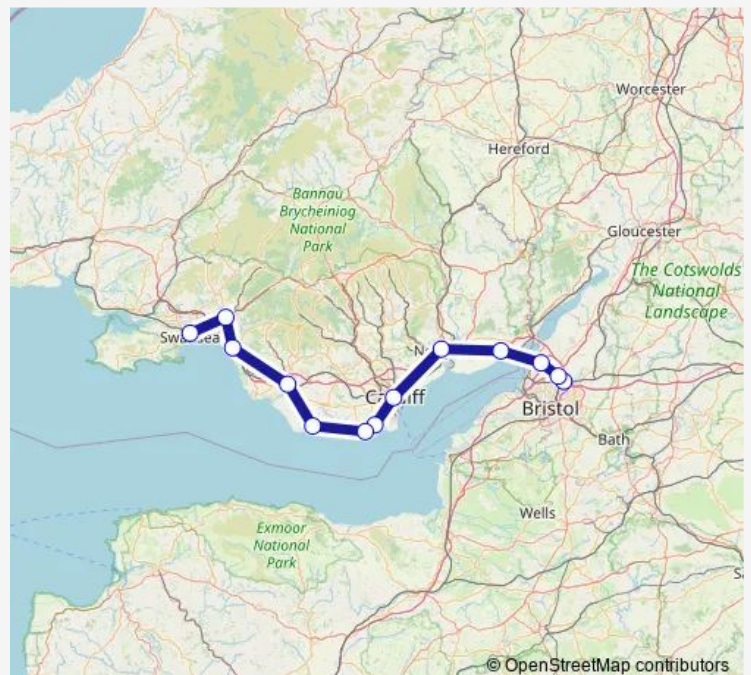

Newport (South Wales)

Cardiff Central

Pontyclun

Bridgend

Port Talbot Parkway

Neath

Swansea

### Route schedule

Bristol Parkway — Swansea

Monday	—
Tuesday	—
Wednesday	—
Thursday	—
Friday	—
Saturday	—
Sunday	08:58

### Route info

Direction: Bristol Parkway

Stops: 11

Trip Duration: 1 hour 37 min

■ GWR — Bristol Parkway - Swansea

**Direction**

Bristol Parkway — Swansea

13 stops

[Open route schedule](#)

Bristol Parkway

Patchway

Pilning

Severn Tunnel Junction

Newport (South Wales)

Cardiff Central

Cadoxton