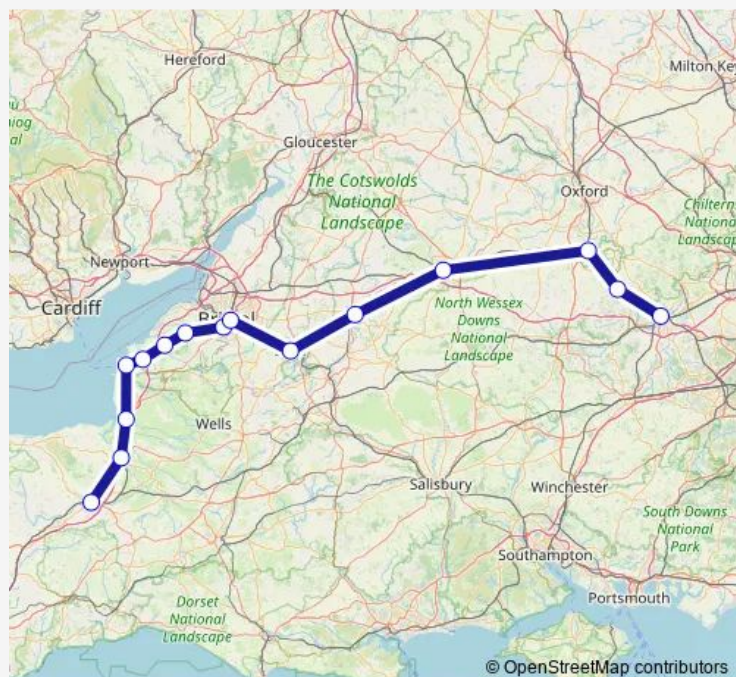

Rail GWR Taunton - Reading

[Go to website](#)

Direction

Reading — Taunton

13 stops

[Open route schedule](#)

Reading

Goring & Streatley

Thursday —

Friday —

Saturday 16:51

Sunday —

Route info

Direction: Reading

Stops: 13

Trip Duration: 2 hour 12 min

■ GWR — Taunton - Reading

Direction

Reading — Taunton

9 stops

[Open route schedule](#)

Reading

Goring & Streatley

Didcot Parkway

—

Route info

Direction: Reading

Stops: 15

Trip Duration: 2 hour 15 min

Direction

Taunton — Reading

11 stops