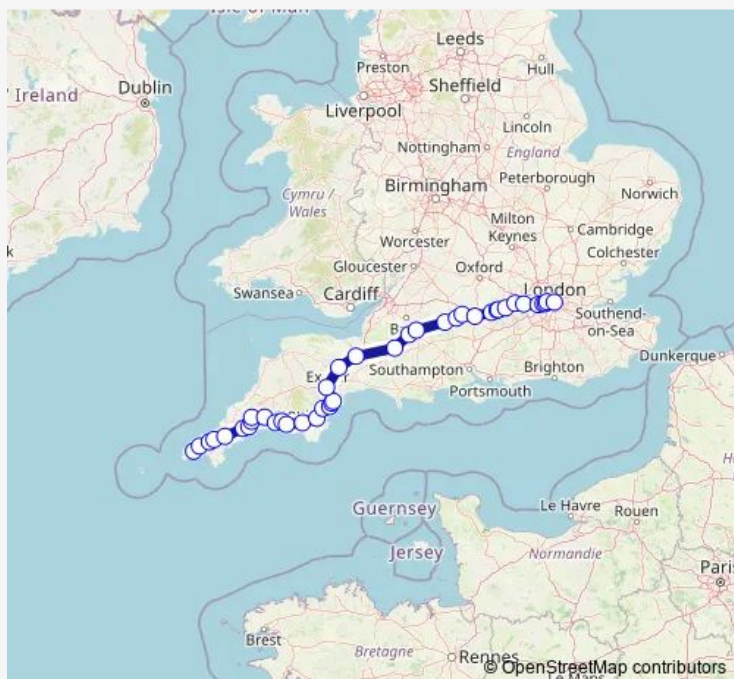

Saltash

Plymouth

Ivybridge

Totnes

Newton Abbot

Teignmouth

Dawlish

Dawlish Warren

Saturday 07:10-09:11

Sunday 15:18

Route info

Direction: Penzance

Stops: 39

Trip Duration: 5 hour 34 min

Tiverton Parkway

Taunton

Castle Cary

Westbury (Wilts)

Bedwyn

Hungerford

Newbury

Theale

Reading West

Reading

Twyford

Maidenhead

Slough

Southall

Ealing Broadway

Acton Main Line

Willesden Junction

London Euston