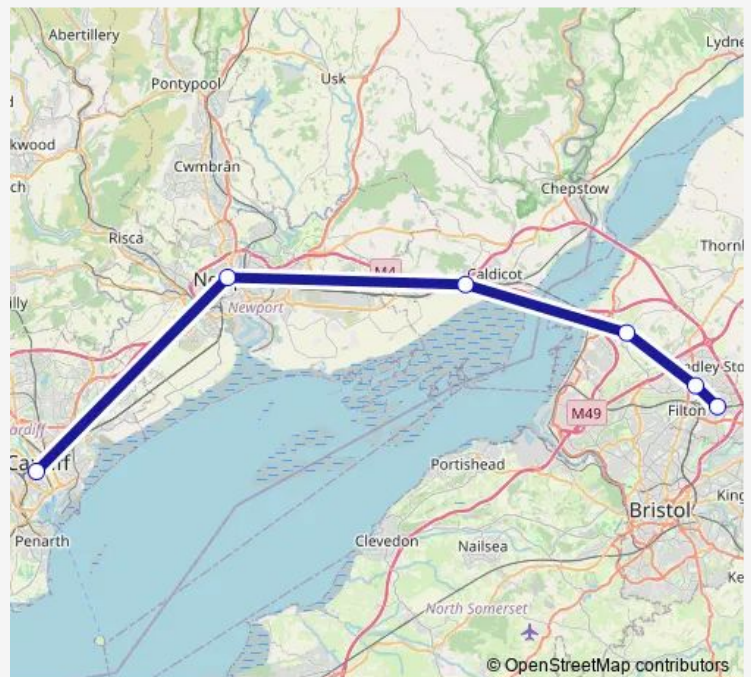

Rail GWR Bristol Parkway - Cardiff Central

[Go to website](#)

Direction

Cardiff Central — Bristol Parkway

6 stops

[Open route schedule](#)

Cardiff Central

Newport (South Wales)

Severn Tunnel Junction

Pilning

Patchway

Bristol Parkway

Route schedule

Cardiff Central — Bristol Parkway

Monday —

Tuesday —

Wednesday —

Thursday —

Friday —

Saturday 14:41-19:41

Sunday —

Route info

Direction: Cardiff Central

Stops: 6

Trip Duration: 0 hour 47 min

■ GWR — Bristol Parkway - Cardiff Central

Direction

Bristol Parkway — Cardiff Central

6 stops

[Open route schedule](#)

Bristol Parkway

Patchway