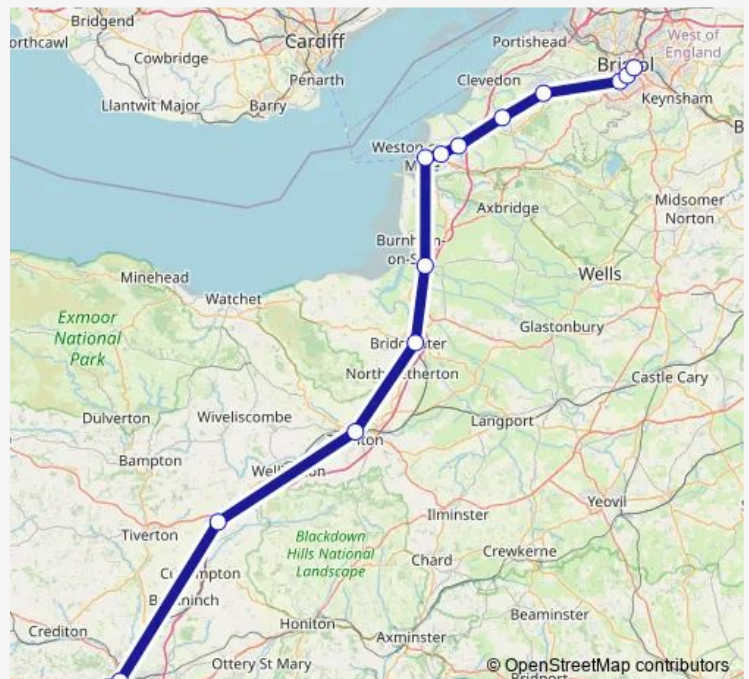

Rail GWR Exeter St Davids - Bristol Temple Meads

[Go to website](#)

Direction

Exeter St Davids — Bristol Temple Meads

13 stops

[Open route schedule](#)

Exeter St Davids

Tiverton Parkway

Taunton

Bridgwater

Highbridge & Burnham-On-Sea

Weston-super-Mare

Weston Milton

Worle

Yatton

Nailsea & Backwell

Thursday 05:47-22:43

Friday 05:47-22:43

Saturday 16:52

Sunday 07:59-20:30

Route info

Direction: Exeter St Davids

Stops: 13

Trip Duration: 1 hour 30 min

■ GWR — Exeter St Davids - Bristol Temple Meads

Direction

Exeter Central — Bristol Temple Meads

14 stops

[Open route schedule](#)

Exeter Central

Exeter St Davids

Tiverton Parkway