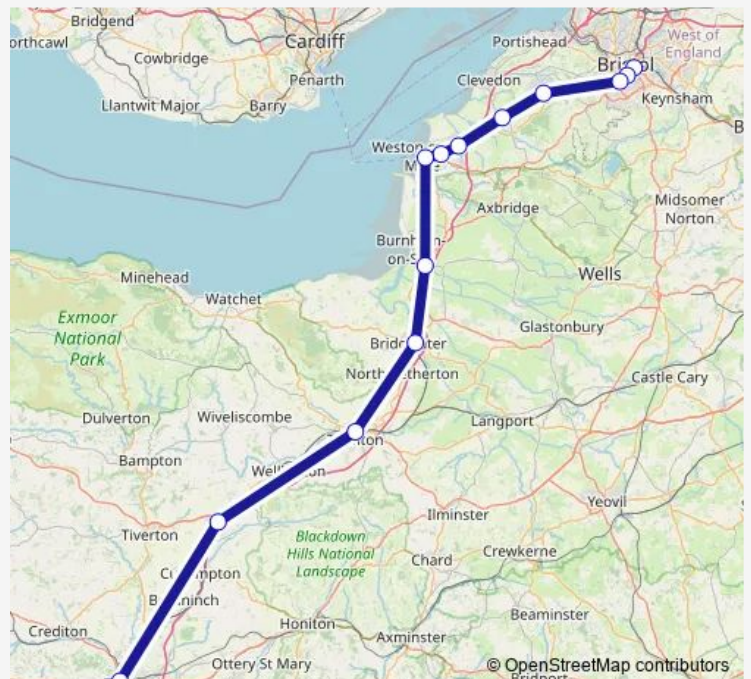

Rail GWR Exeter St Davids - Bristol Temple Meads

Go to website

**Direction**

Exeter St Davids — Bristol Temple Meads

13 stops

[Open route schedule](#)

- Exeter St Davids
- Tiverton Parkway
- Taunton
- Bridgwater
- Highbridge & Burnham-On-Sea
- Weston-super-Mare
- Weston Milton
- Worle
- Yatton
- Nailsea & Backwell
- Parson Street
- Bedminster
- Bristol Temple Meads

Route schedule

Exeter St Davids — Bristol Temple Meads

Monday	—
Tuesday	—
Wednesday	—
Thursday	—
Friday	—
Saturday	05:42-16:52
Sunday	07:59-20:30

Route info

Direction: Exeter St Davids

Stops: 13

Trip Duration: 1 hour 31 min

■ GWR — Exeter St Davids - Bristol Temple Meads

**Direction**

Exeter Central — Bristol Temple Meads

14 stops

[Open route schedule](#)

Exeter Central

Exeter St Davids

Tiverton Parkway

Taunton

Bridgwater

Highbridge &amp; Burnham-On-Sea

Weston-super-Mare

Weston Milton

Worle

Yatton

Nailsea &amp; Backwell