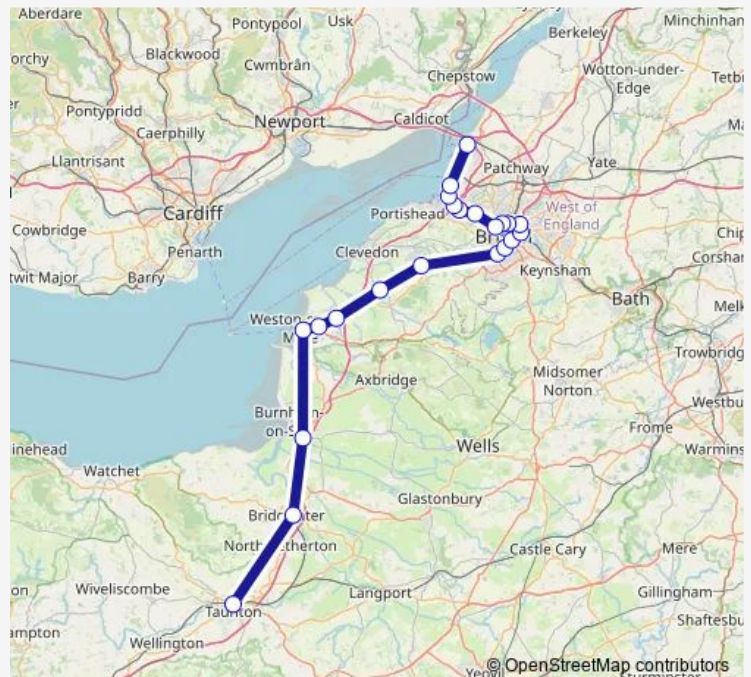

Rail GWR Taunton - Severn Beach

[Go to website](#)

Direction

Taunton — Severn Beach

22 stops

[Open route schedule](#)

- Taunton
- Bridgwater
- Highbridge & Burnham-On-Sea
- Weston-super-Mare
- Weston Milton
- Worle
- Yatton
- Nailsea & Backwell
- Parson Street
- Bedminster
- Bristol Temple Meads
- Lawrence Hill
- Stapleton Road
- Montpelier
- Redland
- Clifton Down
- Sea Mills
- Shirehampton
- Portway Park
- Avonmouth
- St Andrews Road

Route schedule

Taunton — Severn Beach

Monday	06:37
Tuesday	06:34-06:37
Wednesday	06:34-06:37
Thursday	06:34-06:37
Friday	06:37
Saturday	07:38
Sunday	—

Route info

Direction: Taunton

Stops: 22

Trip Duration: 1 hour 47 min

■ GWR — Taunton - Severn Beach

GWR Rail time schedules and route maps are available in an offline PDF at busmaps.com. Use the busmaps.com website to see live bus times, train schedule or subway schedule, and step-by-step directions for all public transit in Bristol

The schedule is provided in the local timezone. Times with "(+1)" indicate departures on the next day.

PDF file created on 2025-02-26

2024 BusMaps.com - All Rights Reserved