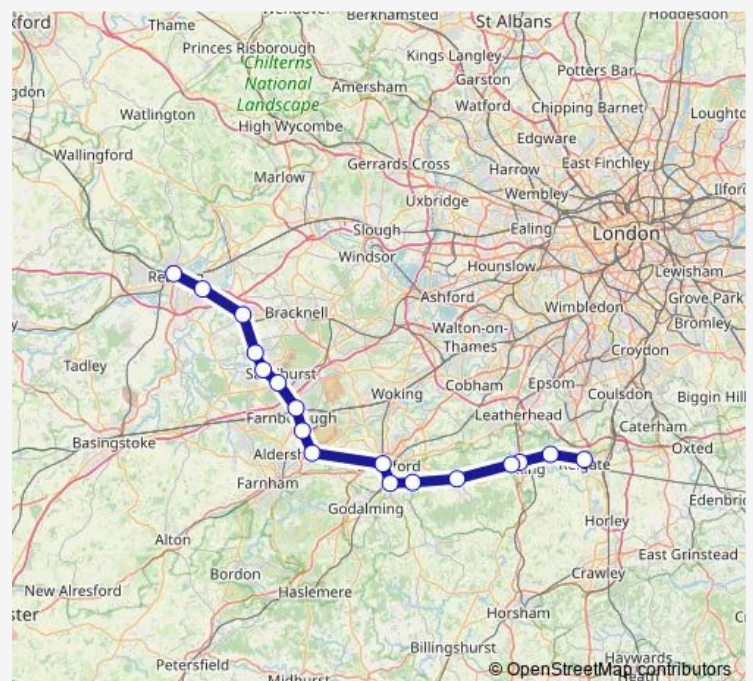

Rail GWR Reigate - Reading

[Go to website](#)

Direction

Reading — Reigate

14 stops

[Open route schedule](#)

Reading

Earley

Dorking West

Dorking Deepdene

Betchworth

Reigate

Route schedule

Reading — Reigate

Monday —

Tuesday —

Wednesday —

Thursday —

Friday —

Saturday —

Sunday

09:18-19:18

Route info

Direction: Reading

Stops: 14

Trip Duration: 1 hour 10 min

■ GWR — Reigate - Reading

BusMaps

Direction

Reading — Reigate

17 stops

[Open route schedule](#)