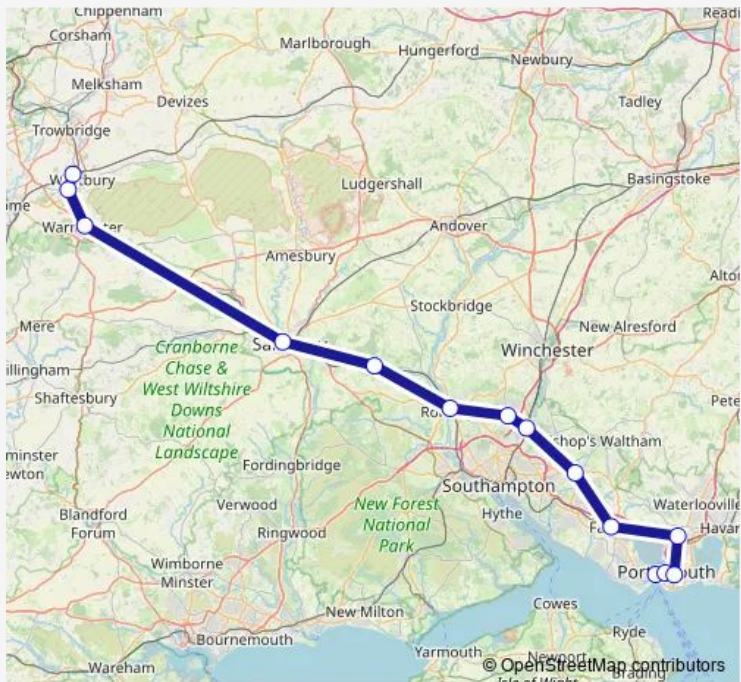

Rail GWR Portsmouth Harbour - Westbury (Wilts)

[Go to website](#)

Direction
 Portsmouth Harbour — Westbury (Wilts)
 17 stops
[Open route schedule](#)

- Portsmouth Harbour
- Portsmouth & Southsea
- Fratton
- Cosham
- Fareham
- Botley
- Eastleigh
- Southampton Airport Parkway
- St Denys
- Southampton Central
- Redbridge (Hants)
- Romsey
- Dean
- Salisbury
- Warminster
- Dilton Marsh
- Westbury (Wilts)

Route schedule
 Portsmouth Harbour — Westbury (Wilts)

Monday	21:23
Tuesday	21:23
Wednesday	21:23
Thursday	21:23
Friday	—
Saturday	21:23
Sunday	—

Route info
 Direction: Portsmouth Harbour
 Stops: 17
 Trip Duration: 2 hour 8 min

Direction

Portsmouth Harbour — Westbury (Wilts)

14 stops

[Open route schedule](#)

Portsmouth Harbour

Portsmouth & Southsea

Fratton

Cosham

Friday

—

Saturday

—

Sunday

22:06

Route info

Direction: Portsmouth Harbour