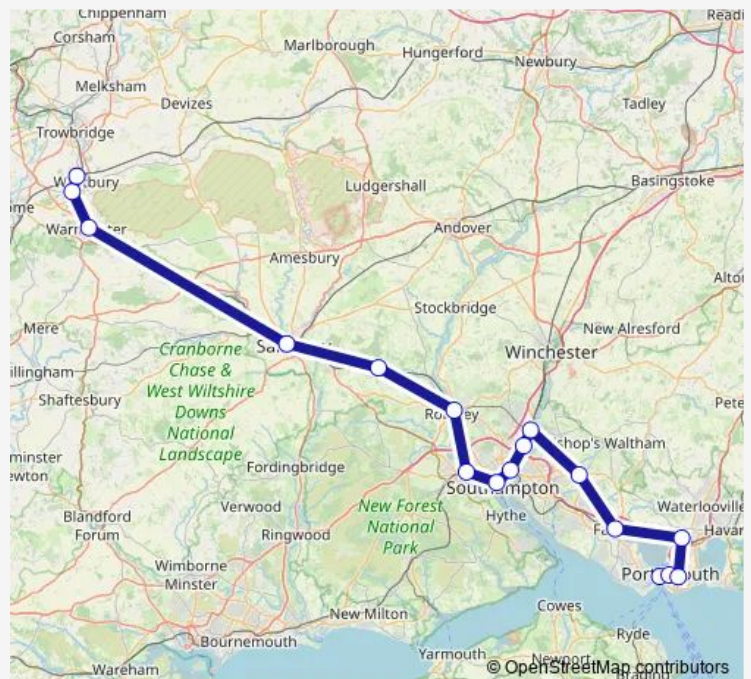

Rail GWR Portsmouth Harbour - Westbury (Wilts)

[Go to website](#)

Direction

Portsmouth Harbour — Westbury (Wilts)

17 stops

[Open route schedule](#)

- Portsmouth Harbour
- Portsmouth & Southsea
- Fratton
- Cosham
- Fareham
- Botley
- Eastleigh
- Southampton Airport Parkway
- St Denys
- Southampton Central
- Redbridge (Hants)
- Romsey
- Dean
- Salisbury
- Warminster
- Dilton Marsh
- Westbury (Wilts)

Route schedule

Portsmouth Harbour — Westbury (Wilts)

Monday	21:23
Tuesday	21:23
Wednesday	21:23
Thursday	21:23
Friday	—
Saturday	21:23
Sunday	—

Route info

Direction: Portsmouth Harbour

Stops: 17

Trip Duration: 2 hour 7 min

■ GWR — Portsmouth Harbour - Westbury (Wilts)

Direction

Westbury (Wilts) — Portsmouth Harbour

16 stops

[Open route schedule](#)

Westbury (Wilts)

Warminster

Salisbury

Stops: 16

Trip Duration: 1 hour 48 min

Direction

Portsmouth Harbour — Westbury (Wilts)

14 stops

[Open route schedule](#)

Portsmouth Harbour

Portsmouth & Southsea