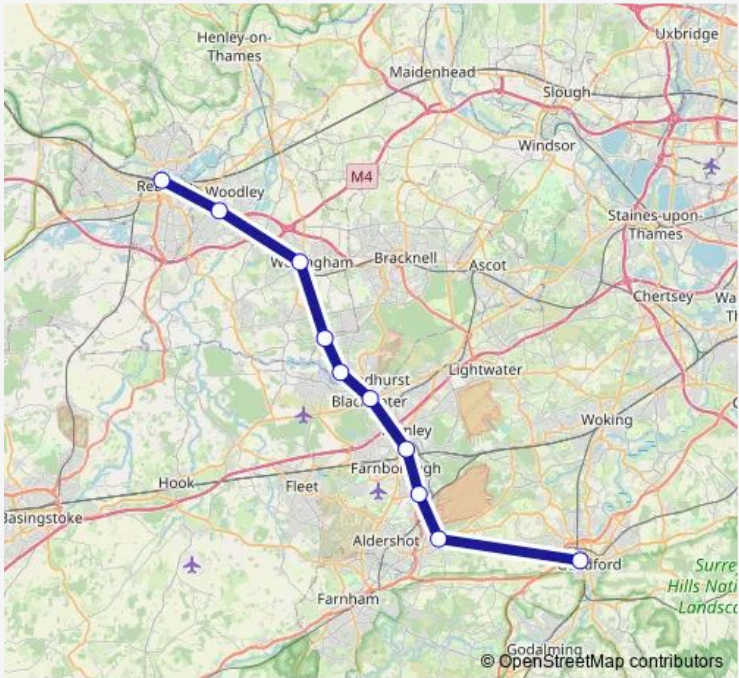

**Rail GWR Reading - Guildford**

[Go to website](#)

**Direction**  
 Guildford — Reading  
 11 stops  
[Open route schedule](#)

- Guildford
- Wanborough
- Ash
- North Camp
- Farnborough North
- Blackwater
- Sandhurst (Berkshire)
- Crowthorne
- Wokingham
- Earley
- Reading

Route schedule  
 Guildford — Reading

Monday	06:04-23:30
Tuesday	06:04-23:30
Wednesday	06:04-23:30
Thursday	06:04-23:30
Friday	06:04-23:30
Saturday	06:15-23:30
Sunday	—

**Route info**  
 Direction: Guildford  
 Stops: 11  
 Trip Duration: 0 hour 47 min

■ GWR — Guildford - Reading **BusMaps**

**Direction**

Guildford — Reading

10 stops

[Open route schedule](#)

Guildford

Ash

North Camp

## Route info

Direction: Guildford

Stops: 10

Trip Duration: 0 hour 45 min

**Direction**

Guildford — Reading

7 stops

[Open route schedule](#)