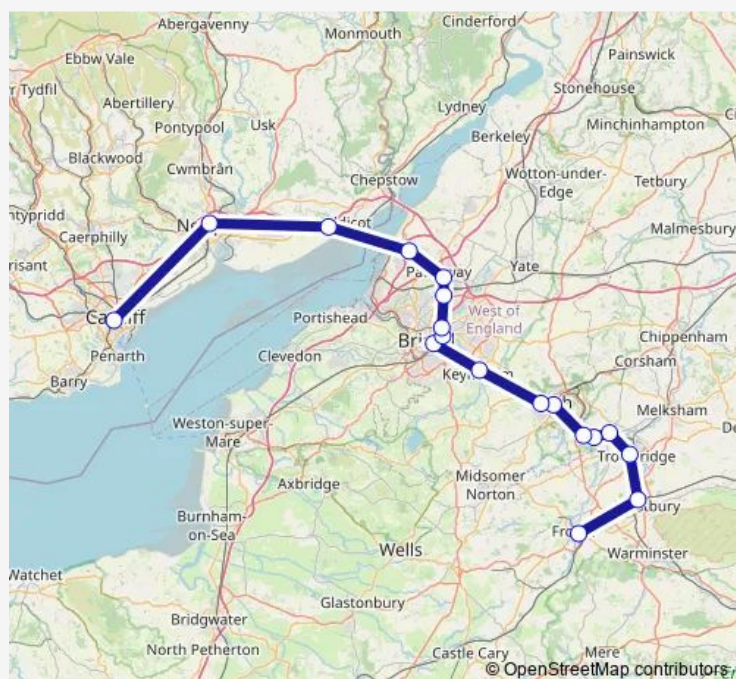

Rail GWR Frome - Cardiff Central

[Go to website](#)

Direction

Frome — Cardiff Central

16 stops

[Open route schedule](#)

- Frome
- Westbury (Wilts)
- Trowbridge
- Bradford-on-Avon
- Avoncliff
- Freshford
- Bath Spa
- Oldfield Park
- Keynsham
- Bristol Temple Meads
- Filton Abbey Wood
- Patchway
- Pilning
- Severn Tunnel Junction
- Newport (South Wales)
- Cardiff Central

Route schedule

Frome — Cardiff Central

Monday	06:42
Tuesday	06:42
Wednesday	06:42
Thursday	06:42
Friday	06:42
Saturday	—
Sunday	09:22

Route info

Direction: Frome

Stops: 16

Trip Duration: 2 hour 6 min

■ GWR — Frome - Cardiff Central

Direction

Cardiff Central — Frome

13 stops

[Open route schedule](#)

Cardiff Central

Newport (South Wales)

Severn Tunnel Junction

Pilning

Saturday —

Sunday —

Route info

Direction: Cardiff Central

Stops: 13

Trip Duration: 1 hour 50 min

GWR Rail time schedules and route maps are available in an offline PDF at busmaps.com. Use the busmaps.com website to see live bus times, train schedule or subway schedule, and step-by-step directions for all public transit in Bath