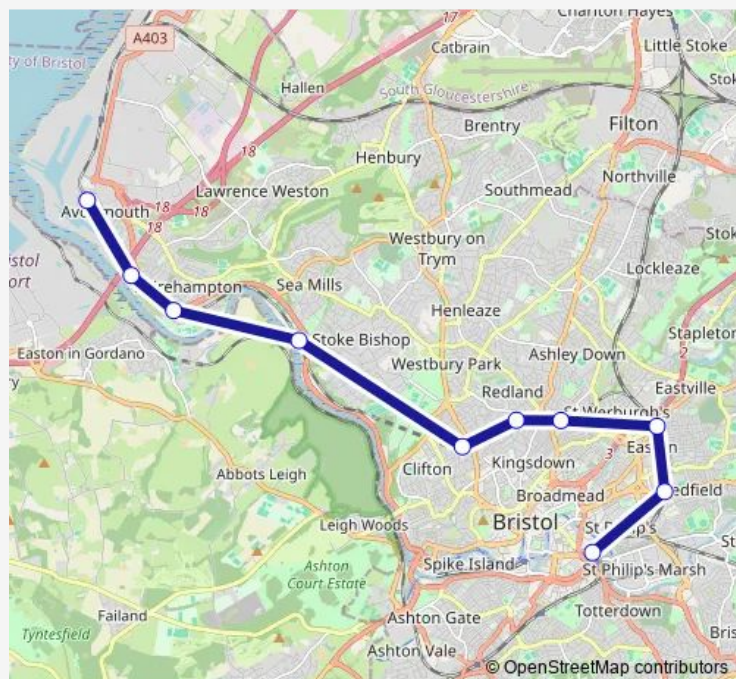

### Direction

Avonmouth — Bristol Temple Meads

10 stops

[Open route schedule](#)

Avonmouth

Portway Park

Shirehampton

Sea Mills

### Route info

Direction: Avonmouth

Stops: 10

Trip Duration: 0 hour 34 min

■ GWR — Avonmouth - Bristol Temple Meads

## Route info

Direction: Bristol Temple Meads

Stops: 10

Trip Duration: 0 hour 26 min

**Direction**

Avonmouth — Bristol Temple Meads

9 stops

[Open route schedule](#)

## Route info

Direction: Avonmouth

Stops: 9

Trip Duration: 0 hour 31 min

GWR Rail time schedules and route maps are available in an offline PDF at [busmaps.com](https://busmaps.com). Use the [busmaps.com](https://busmaps.com) website to see live bus times, train schedule or subway schedule, and step-by-step directions for all public transit in Bristol