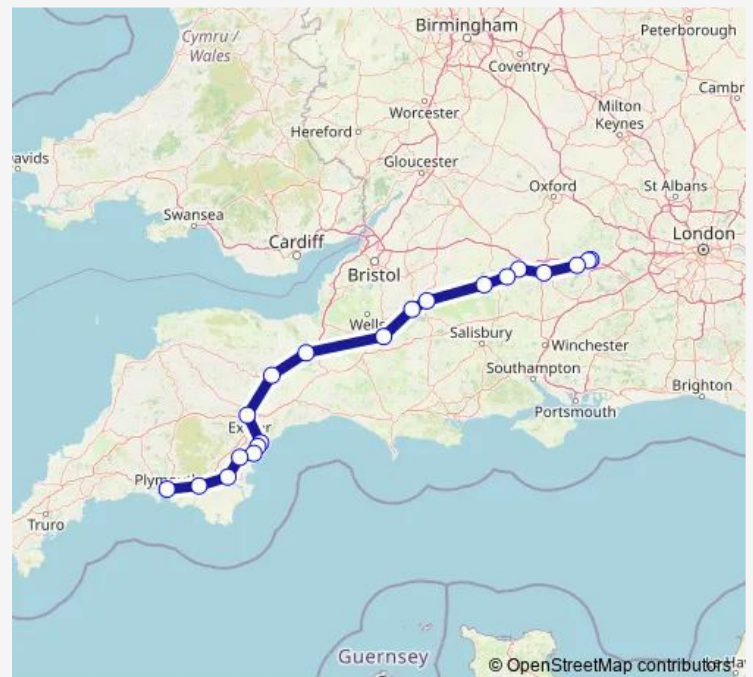

Reading

Route schedule

Plymouth — Reading

Monday —

Tuesday —

Wednesday —

Thursday —

Friday —

Saturday —

Sunday 17:45

Route info

Direction: Plymouth

Stops: 19

Trip Duration: 2 hour 53 min

■ GWR — Reading - Plymouth

Direction

Plymouth — Reading

20 stops

[Open route schedule](#)

Plymouth

Ivybridge

Totnes

Newton Abbot

Teignmouth