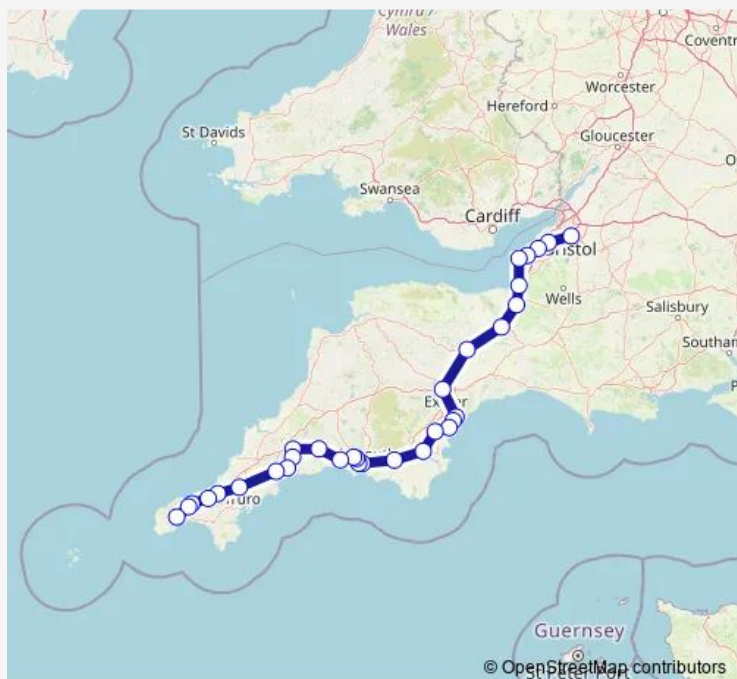

Thursday —

Friday —

Saturday —

Sunday —

Route info

Direction: Penzance

Stops: 26

Trip Duration: 4 hour 1 min

■ GWR — Bristol Temple Meads - Penzance

Tiverton Parkway

Taunton

Bridgwater

Parson Street

Bristol Temple Meads

Direction

Bristol Temple Meads — Penzance

29 stops

[Open route schedule](#)

Bristol Temple Meads

Weston-super-Mare

Highbridge & Burnham-On-Sea

Bridgwater

Taunton

Tiverton Parkway