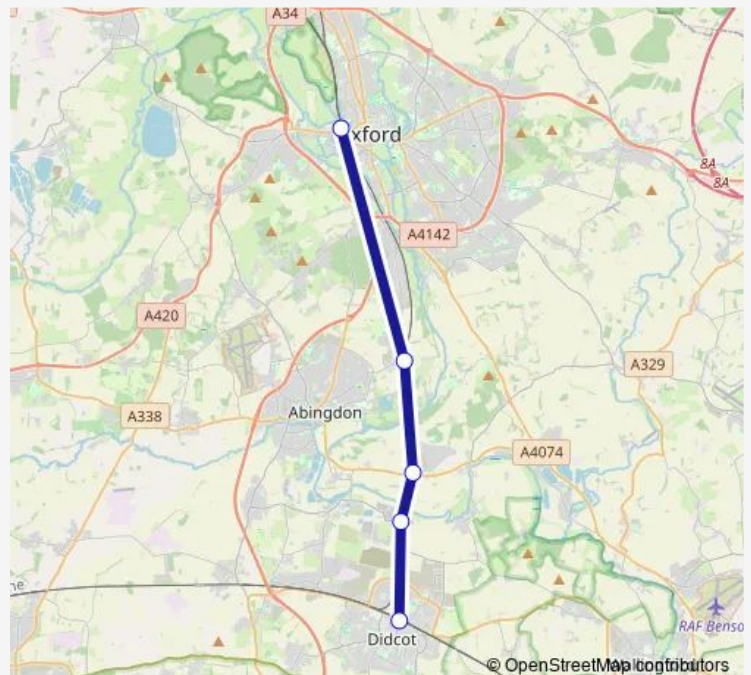

Rail GWR Didcot Parkway - Oxford

[Go to website](#)

Direction

Oxford — Didcot Parkway

3 stops

[Open route schedule](#)

Oxford

Radley

Saturday —

Sunday 10:08-19:05

Route info

Direction: Oxford

Stops: 3

Trip Duration: 0 hour 15 min

■ GWR — Didcot Parkway - Oxford

Direction

Sunday —

Route info

Direction: Oxford

Stops: 5

Trip Duration: 0 hour 18 min

Direction

Oxford — Didcot Parkway

4 stops

Stops: 4

Trip Duration: 0 hour 18 min

Direction

Didcot Parkway — Oxford

5 stops

[Open route schedule](#)

Didcot Parkway

Appleford