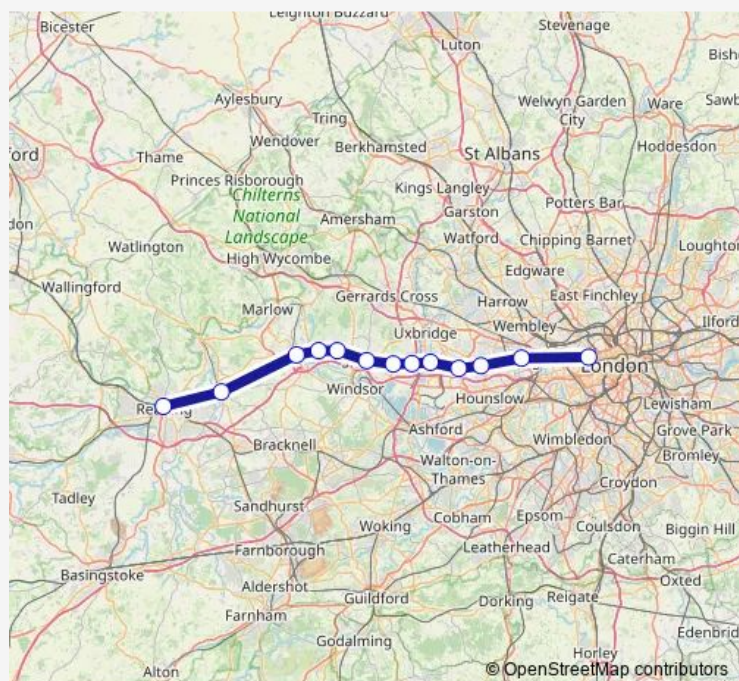

Rail GWR Reading - London Paddington

[Go to website](#)

Direction

London Paddington — Reading

8 stops

[Open route schedule](#)

London Paddington

Ealing Broadway

West Ealing

Southall

Slough

M Maidenhead

Twyford

Reading

Route schedule

London Paddington — Reading

Monday —

Tuesday —

Wednesday —

Thursday —

Friday 24:02⁺¹

Saturday 00:02

Sunday 07:38-09:12

Route info

Direction: London Paddington

Stops: 8

Trip Duration: 0 hour 38 min

■ GWR — London Paddington - Reading

Direction

Reading — London Paddington

13 stops

[Open route schedule](#)