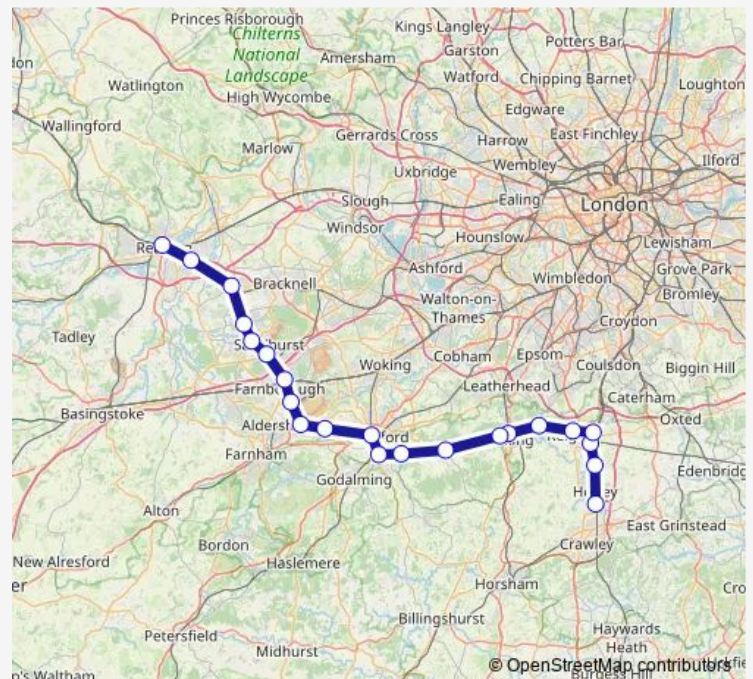

### Route schedule

Gatwick Airport — Reading

Monday 05:11-22:30

Tuesday 05:11-22:30

Wednesday 05:11-22:30

Thursday 05:11-22:30

Friday 05:11-22:30

Saturday 05:24-22:16

### Route info

Direction: Gatwick Airport

Stops: 22

Trip Duration: 1 hour 47 min

GWR — Gatwick Airport - Reading