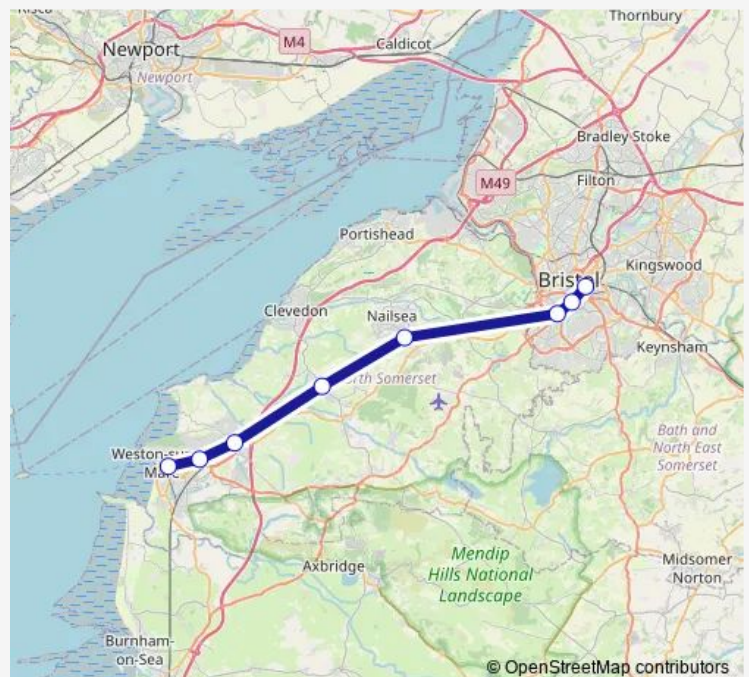

Rail GWR Weston-super-Mare - Bristol Temple Meads

[Go to website](#)**Direction**

Bristol Temple Meads — Weston-super-Mare

2 stops

[Open route schedule](#)

Bristol Temple Meads

Weston-super-Mare

Route schedule

Bristol Temple Meads — Weston-super-Mare

Monday	06:57
Tuesday	06:57
Wednesday	06:57
Thursday	06:57
Friday	06:57
Saturday	—
Sunday	—

Route info

Direction: Bristol Temple Meads

Stops: 2

Trip Duration: 0 hour 25 min

GWR — Weston-super-Mare - Bristol Temple Meads

Direction

Bristol Temple Meads — Weston-super-Mare

6 stops

[Open route schedule](#)

Bristol Temple Meads

Nailsea & Backwell

Yatton

Worle

Weston Milton

Weston-super-Mare

Route schedule

Bristol Temple Meads — Weston-super-Mare

Monday 05:02

Tuesday 05:02

Wednesday 05:02