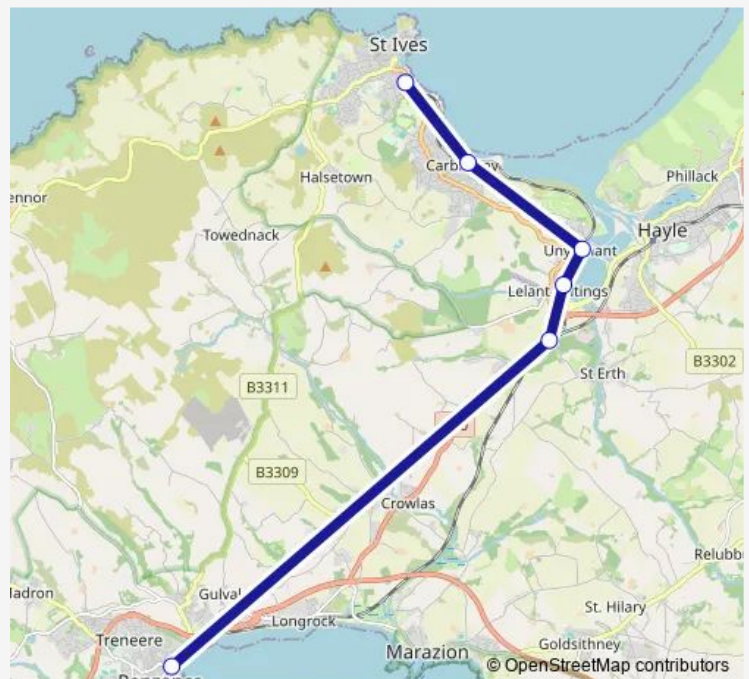

Rail GWR Penzance - St Ives (Cornwall)

[Go to website](#)

Direction

St Ives (Cornwall) — Penzance

6 stops

[Open route schedule](#)

St Ives (Cornwall)

Carbis Bay

Wednesday —

Thursday —

Friday —

Saturday —

Sunday 19:48-19:50

Route info

Direction: St Ives (Cornwall)

Stops: 6

Trip Duration: 0 hour 24 min

■ GWR — Penzance - St Ives (Cornwall)

Direction

Penzance — St Ives (Cornwall)

6 stops

[Open route schedule](#)

Penzance

St Erth

Trip Duration: 0 hour 23 min

Direction

St Ives (Cornwall) — Penzance

5 stops

[Open route schedule](#)

St Ives (Cornwall)

Carbis Bay

Lelant