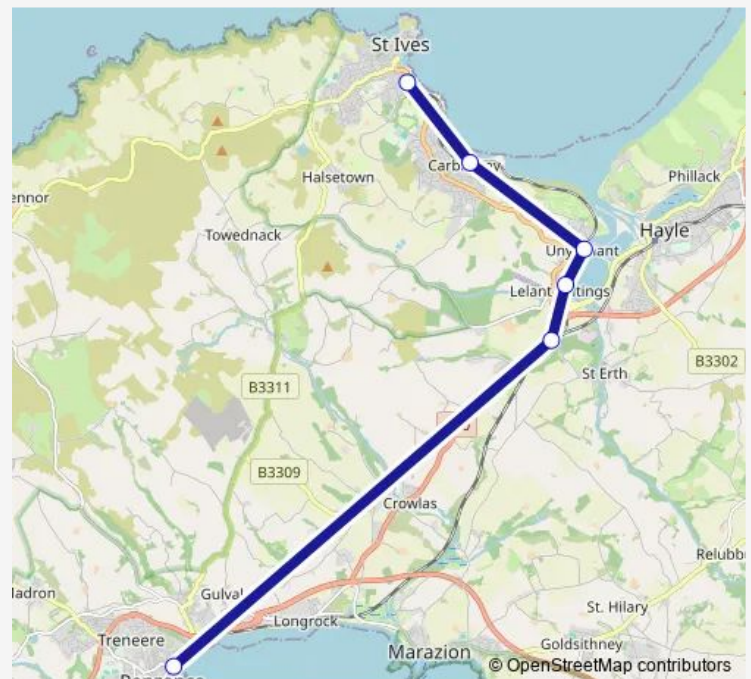

Rail GWR Penzance - St Ives (Cornwall)

[Go to website](#)

Direction

St Ives (Cornwall) — Penzance

6 stops

[Open route schedule](#)

St Ives (Cornwall)

Carbis Bay

Direction: St Ives (Cornwall)

Stops: 6

Trip Duration: 0 hour 24 min

■ GWR — St Ives (Cornwall) - Penzance

Direction

Penzance — St Ives (Cornwall)

6 stops

[Open route schedule](#)

Penzance

St Erth

Lelant Saltings

Lelant

Carbis Bay

St Ives (Cornwall)

Route schedule

Penzance — St Ives (Cornwall)

Direction: St Ives (Cornwall)

Stops: 5

Trip Duration: 0 hour 23 min

GWR Rail time schedules and route maps are available in an offline PDF at busmaps.com. Use the busmaps.com website to see live bus times, train schedule or subway schedule, and step-by-step directions for all public transit in Uny Lelant