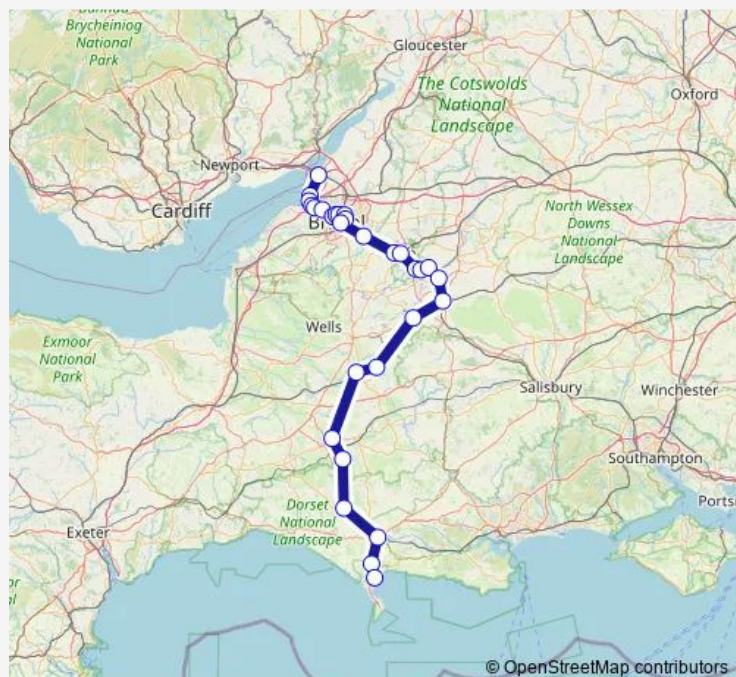

Rail GWR Severn Beach - Weymouth

[Go to website](#)

Direction

Severn Beach — Weymouth

29 stops

[Open route schedule](#)

Severn Beach

St Andrews Road

Trowbridge

Westbury (Wilts)

Frome

Route schedule

Severn Beach — Weymouth

Monday —

Tuesday —

Wednesday —

Thursday —

Friday 17:01

Saturday —

Sunday —

Route info

Direction: Severn Beach

Stops: 29

Trip Duration: 3 hour 9 min

■ GWR — Severn Beach - Weymouth

Bruton

Castle Cary

Yeovil Pen Mill

Yetminster

Maiden Newton

Dorchester West

Upwey