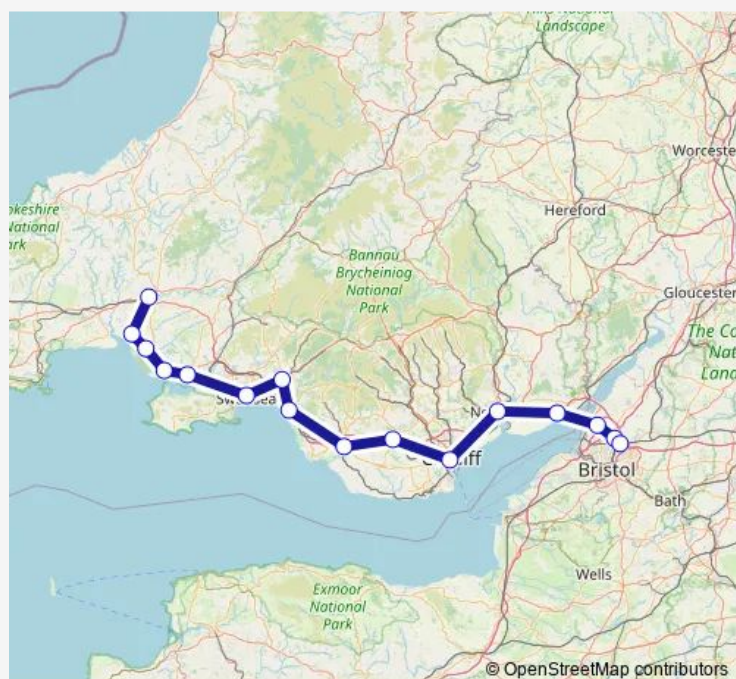

Pilning

Severn Tunnel Junction

Newport (South Wales)

Cardiff Central

Pontyclun

Bridgend

Port Talbot Parkway

Neath

Bristol Parkway — Carmarthen

Monday 06:02

Tuesday 06:02

Wednesday 06:02

Thursday 06:02

Friday 06:02

Saturday 08:04

Sunday —

Route info

Direction: Bristol Parkway

Stops: 17

Trip Duration: 2 hour 20 min

Direction

Carmarthen — Bristol Parkway

16 stops

[Open route schedule](#)

Carmarthen

Ferryside

Kidwelly

Pembrey & Burry Port

Llanelli

Swansea

Neath

Port Talbot Parkway