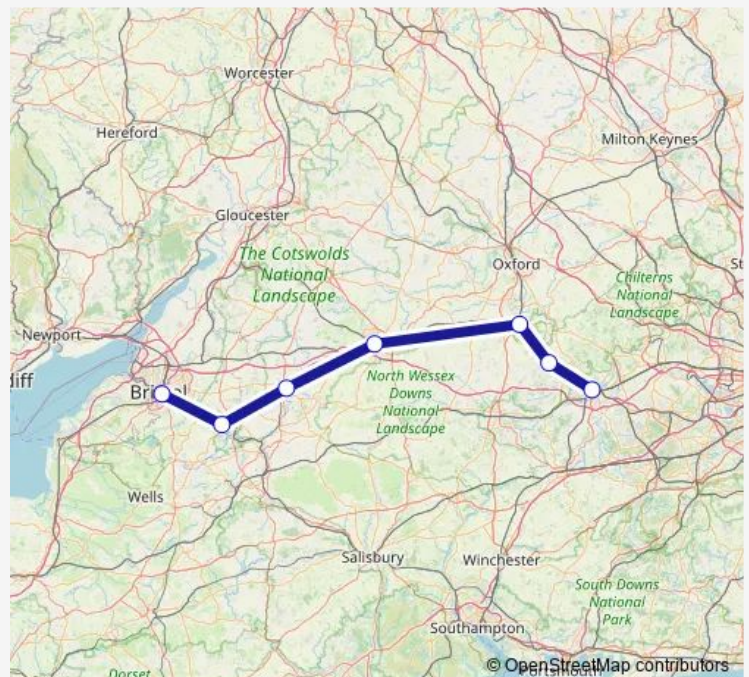

Rail GWR Bristol Temple Meads - Reading

[Go to website](#)

Direction

Bristol Temple Meads — Reading

7 stops

[Open route schedule](#)

Bristol Temple Meads

Bath Spa

Tuesday —

Wednesday —

Thursday —

Friday —

Saturday —

Sunday 07:45-10:00

Route info

Direction: Bristol Temple Meads

Stops: 7

Trip Duration: 1 hour 10 min

Direction

Reading — Bristol Temple Meads

7 stops

[Open route schedule](#)

Reading

Goring & Streatley

Route info

Direction: Reading

Stops: 7

Trip Duration: 1 hour 9 min

GWR Rail time schedules and route maps are available in an offline PDF at busmaps.com. Use the busmaps.com website to see live bus times, train schedule or subway schedule, and step-by-step directions for all public transit in Reading