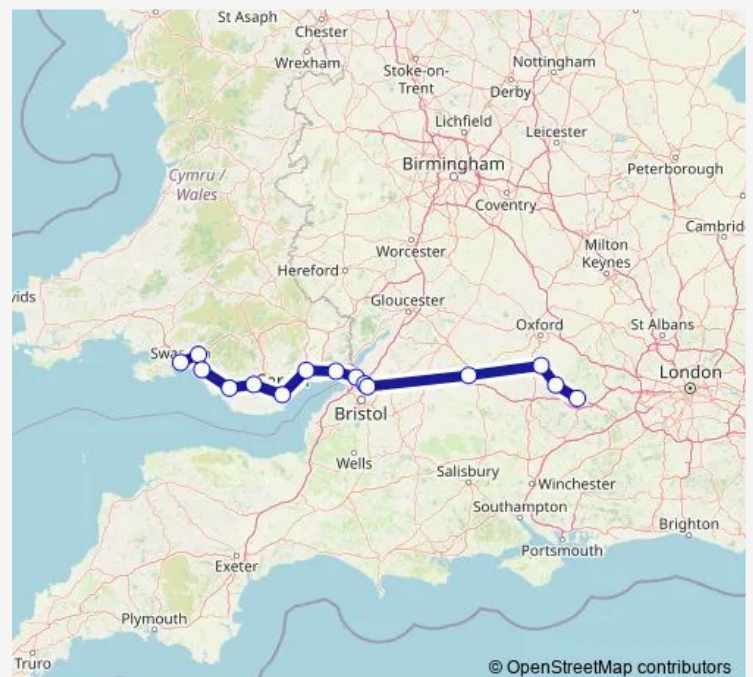

Rail GWR Swansea - Reading

[Go to website](#)

Direction

Reading — Swansea

15 stops

[Open route schedule](#)

Reading

Goring & Streatley

Tuesday —

Wednesday —

Thursday —

Friday 23:27

Saturday —

Sunday —

Route info

Direction: Reading

Stops: 15

Trip Duration: 2 hour 36 min

© OpenStreetMap contributors

■ GWR — Swansea - Reading

BusMaps

Direction

Swansea — Reading

15 stops

[Open route schedule](#)

Swansea

Neath

Port Talbot Parkway

Bridgend

Pontyclun

Cardiff Central

Newport (South Wales)