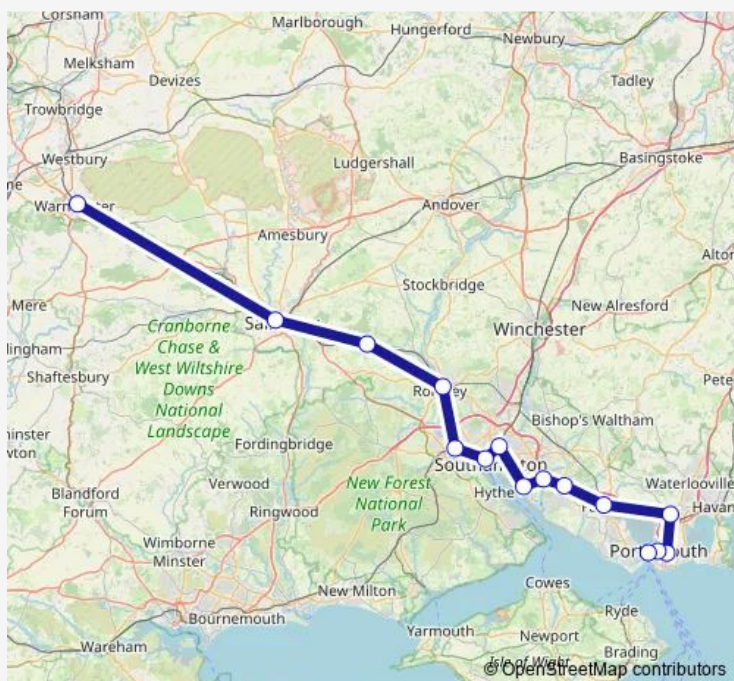

Rail GWR Warminster - Portsmouth Harbour

[Go to website](#)

Direction

Portsmouth Harbour — Warminster

15 stops

[Open route schedule](#)

- Portsmouth Harbour
- Portsmouth & Southsea
- Fratton
- Cosham
- Fareham
- Botley
- Eastleigh
- Southampton Airport Parkway
- St Denys
- Southampton Central
- Redbridge (Hants)
- Romsey
- Dean
- Salisbury
- Warminster

Route schedule

Portsmouth Harbour — Warminster

Monday	—
Tuesday	—
Wednesday	—
Thursday	—
Friday	—
Saturday	21:23
Sunday	—

Route info

Direction: Portsmouth Harbour

Stops: 15

Trip Duration: 1 hour 55 min

■ GWR — Warminster - Portsmouth Harbour

Direction

Warminster — Portsmouth Harbour

15 stops

[Open route schedule](#)

Warminster

Salisbury

Dean

Romsey

09:09-21:09

Route info

Direction: Portsmouth Harbour

Stops: 15

Trip Duration: 1 hour 40 min

Direction

Warminster — Portsmouth & Southsea

14 stops