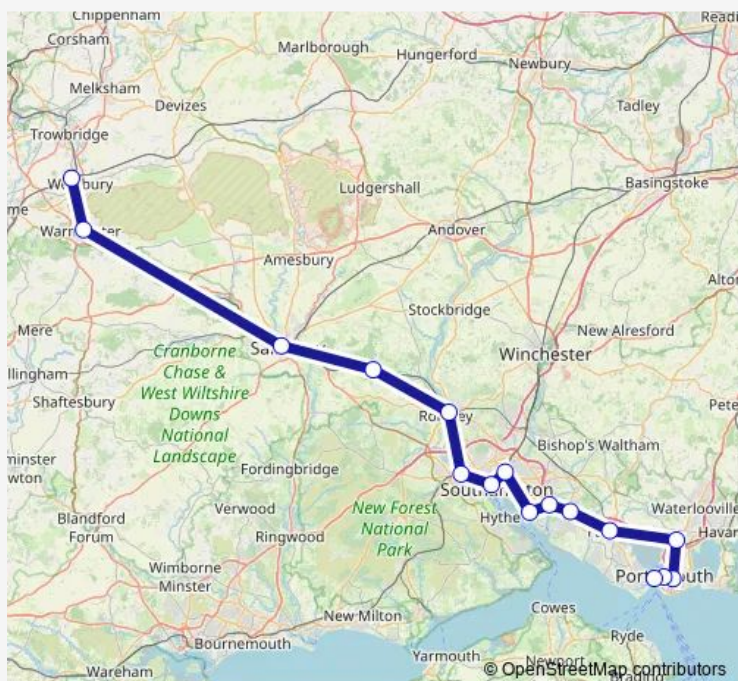

# Rail GWR Westbury (Wilts) - Portsmouth Harbour

[Go to website](#)

**Direction**

Westbury (Wilts) — Portsmouth Harbour

16 stops

[Open route schedule](#)

- Westbury (Wilts)
- Warminster
- Salisbury
- Dean
- Romsey
- Redbridge (Hants)
- Southampton Central
- St Denys
- Netley
- Bursledon
- Swanwick
- Fareham
- Cosham
- Fratton
- Portsmouth & Southsea
- Portsmouth Harbour

Route schedule

Westbury (Wilts) — Portsmouth Harbour

Monday	05:48
Tuesday	05:48
Wednesday	05:48
Thursday	05:48
Friday	05:48
Saturday	06:01
Sunday	—

Route info

Direction: Westbury (Wilts)

Stops: 16

Trip Duration: 1 hour 50 min

■ GWR — Westbury (Wilts) - Portsmouth Harbour

## Direction

Westbury (Wilts) — Portsmouth Harbour

13 stops

[Open route schedule](#)

Westbury (Wilts)

Warminster

Salisbury

Dean