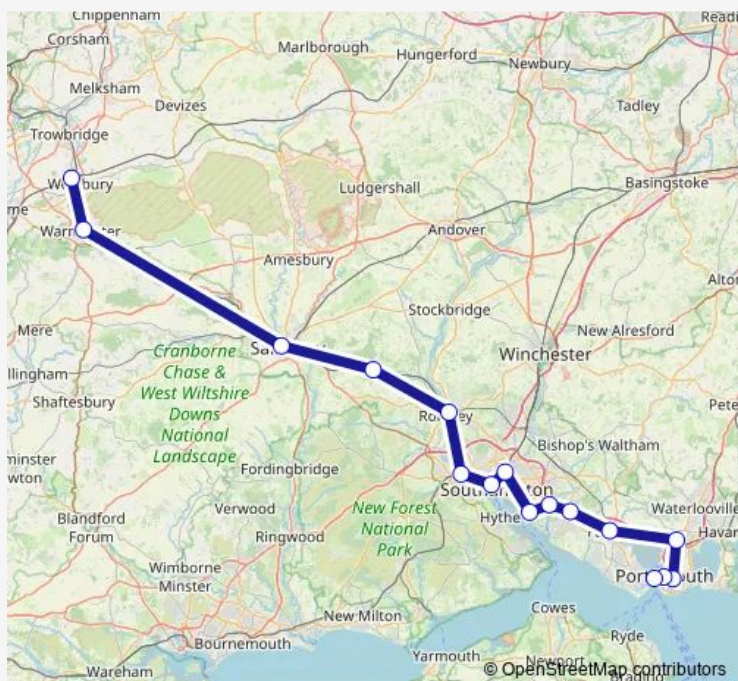

Rail GWR Westbury (Wilts) - Portsmouth Harbour

[Go to website](#)

Direction

Westbury (Wilts) — Portsmouth Harbour

16 stops

[Open route schedule](#)

- Westbury (Wilts)
- Warminster
- Salisbury
- Dean
- Romsey
- Redbridge (Hants)
- Southampton Central
- St Denys
- Netley
- Bursledon
- Swanwick
- Fareham
- Cosham
- Fratton
- Portsmouth & Southsea
- Portsmouth Harbour

Route schedule

Westbury (Wilts) — Portsmouth Harbour

Monday	05:48
Tuesday	05:48
Wednesday	05:48
Thursday	05:48
Friday	05:48
Saturday	06:01
Sunday	—

Route info

Direction: Westbury (Wilts)

Stops: 16

Trip Duration: 1 hour 48 min

■ GWR — Westbury (Wilts) - Portsmouth Harbour

Direction

Westbury (Wilts) — Portsmouth Harbour

13 stops

[Open route schedule](#)

Westbury (Wilts)

Warminster

Salisbury

Stops: 13

Trip Duration: 1 hour 53 min

GWR Rail time schedules and route maps are available in an offline PDF at busmaps.com. Use the busmaps.com website to see live bus times, train schedule or subway schedule, and step-by-step directions for all public transit in Southampton