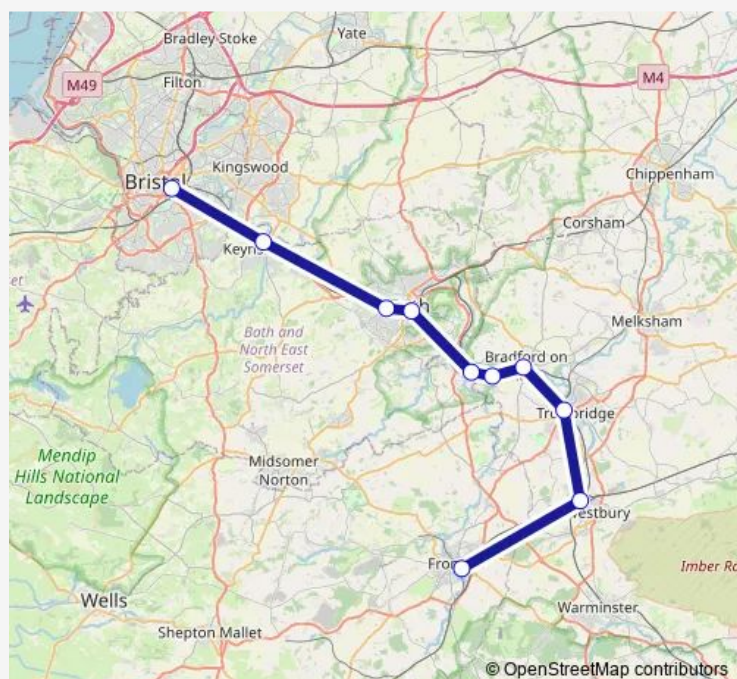

Route schedule

Bristol Temple Meads — Frome

Monday 19:45-23:45

Tuesday 19:45-23:45

Wednesday 19:45-23:45

Thursday 19:45-23:45

Friday 19:45-23:45

Saturday 22:15-23:06

Sunday 12:34

Route info

Direction: Bristol Temple Meads

Stops: 10

Trip Duration: 1 hour 1 min

■ GWR — Frome - Bristol Temple Meads

Direction

Frome — Bristol Temple Meads

10 stops

[Open route schedule](#)

Frome

Westbury (Wilts)

Trowbridge

Bradford-on-Avon

Avoncliff

Freshford

Wednesday 10:26-16:26

Thursday 10:26-16:26

Friday 10:26-16:26

Saturday 06:50-16:30

Sunday 09:22-11:25

Route info

Direction: Frome

Stops: 10