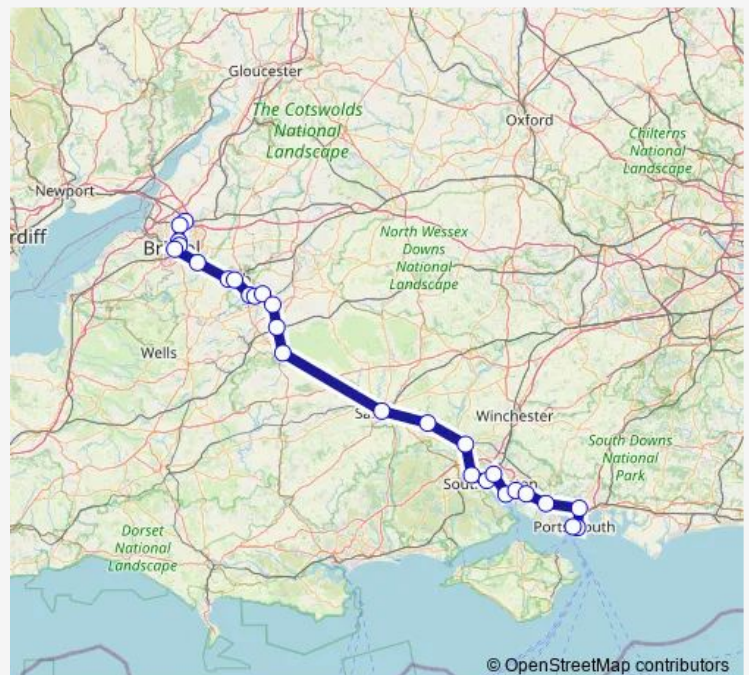

## Rail GWR Bristol Parkway - Portsmouth Harbour

[Go to website](#)

### Route schedule

Portsmouth Harbour — Bristol Parkway

|           |       |
|-----------|-------|
| Monday    | —     |
| Tuesday   | —     |
| Wednesday | —     |
| Thursday  | —     |
| Friday    | —     |
| Saturday  | —     |
| Sunday    | 20:09 |

### Route info

Direction: Portsmouth Harbour

Stops: 23

Trip Duration: 2 hour 48 min

■ GWR — Bristol Parkway - Portsmouth & Southsea

BusMaps

Filton Abbey Wood

Bristol Parkway