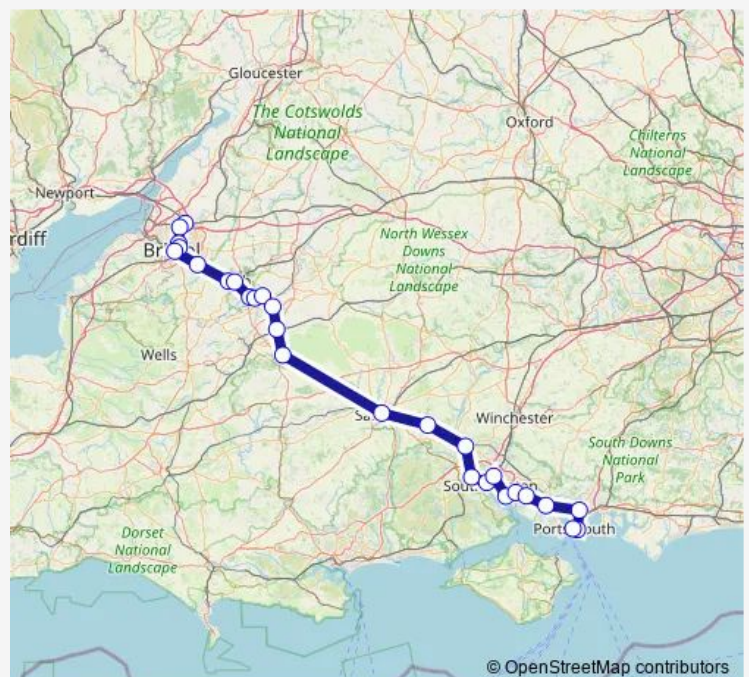

Rail GWR Bristol Parkway - Portsmouth & Southsea

[Go to website](#)

Direction

Portsmouth Harbour — Bristol Parkway

24 stops

[Open route schedule](#)

- Portsmouth Harbour
- Portsmouth & Southsea
- Fratton
- Cosham
- Fareham
- Swanwick
- Hamble
- Sholing
- St Denys
- Southampton Central
- Redbridge (Hants)
- Romsey
- Dean
- Salisbury
- Warminster
- Westbury (Wilts)
- Trowbridge
- Bradford-on-Avon
- Bath Spa
- Bristol Temple Meads
- Lawrence Hill

Route schedule

Portsmouth Harbour — Bristol Parkway

Monday	18:24-20:24
Tuesday	18:24-20:24
Wednesday	18:24-20:24
Thursday	18:24-20:24
Friday	18:24-20:24
Saturday	—
Sunday	—

Route info

Direction: Portsmouth Harbour

Stops: 24

Trip Duration: 3 hour 4 min

■ GWR — Bristol Parkway - Portsmouth & Southsea

BusMaps

Stapleton Road

Filton Abbey Wood

Bristol Parkway

Direction