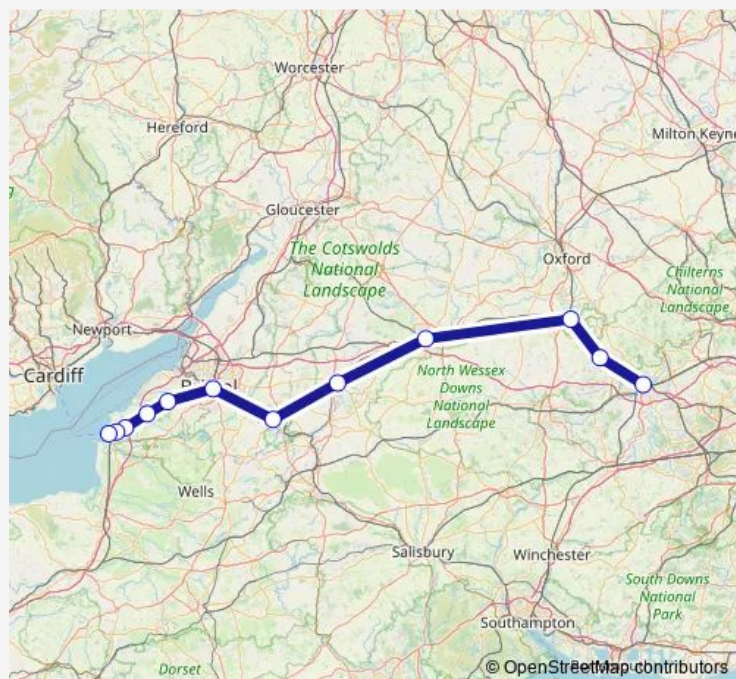

Rail GWR Weston-super-Mare - Reading

[Go to website](#)

**Direction**

Weston-super-Mare — Reading

12 stops

[Open route schedule](#)

- Weston-super-Mare
- Worle
- Yatton
- Nailsea & Backwell
- Parson Street
- Bristol Temple Meads
- Bath Spa
- Chippenham
- Swindon (Wilts)
- Didcot Parkway
- Goring & Streatley
- Reading

Route schedule

Weston-super-Mare — Reading

Monday	—
Tuesday	—
Wednesday	—
Thursday	—
Friday	—
Saturday	—
Sunday	08:29

Route info

Direction: Weston-super-Mare

Stops: 12

Trip Duration: 1 hour 40 min

■ GWR — Reading - Weston-super-Mare

**Direction**

Reading — Weston-super-Mare

11 stops

[Open route schedule](#)

Reading

Goring &amp; Streatley

Didcot Parkway

Swindon (Wilts)

## Route info

Direction: Reading

Stops: 11

Trip Duration: 1 hour 43 min

**Direction**

Reading — Weston-super-Mare

9 stops

[Open route schedule](#)