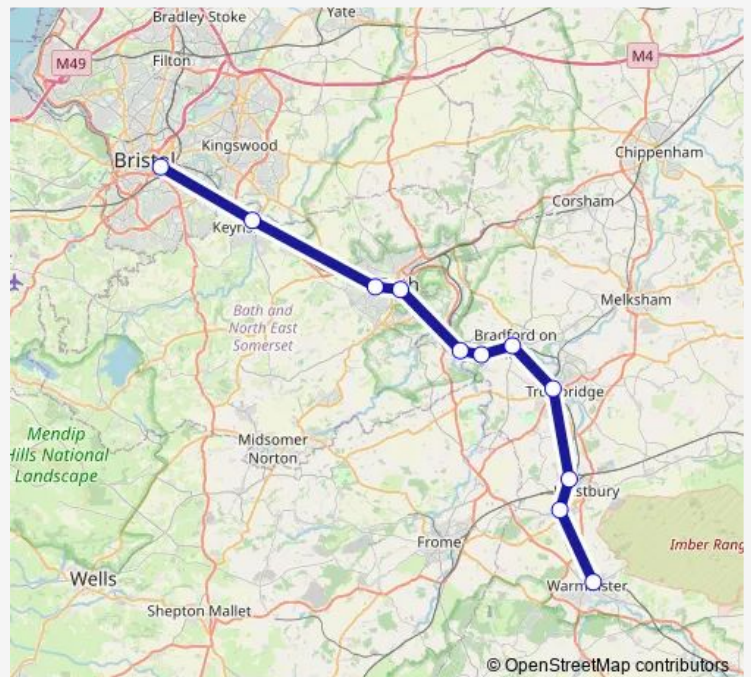

Rail GWR Bristol Temple Meads - Warminster

[Go to website](#)

Direction

Warminster — Bristol Temple Meads

10 stops

[Open route schedule](#)

Warminster

Westbury (Wilts)

Route schedule

Warminster — Bristol Temple Meads

Monday —

Tuesday —

Wednesday —

Thursday —

Friday —

Saturday —

Sunday 16:26

Route info

Direction: Warminster

Stops: 10

Trip Duration: 1 hour 2 min

■ GWR — Warminster - Bristol Temple Meads

Direction

Warminster — Bristol Temple Meads

11 stops

[Open route schedule](#)

Warminster

Dilton Marsh

Westbury (Wilts)

Trowbridge

Bradford-on-Avon

Avoncliff