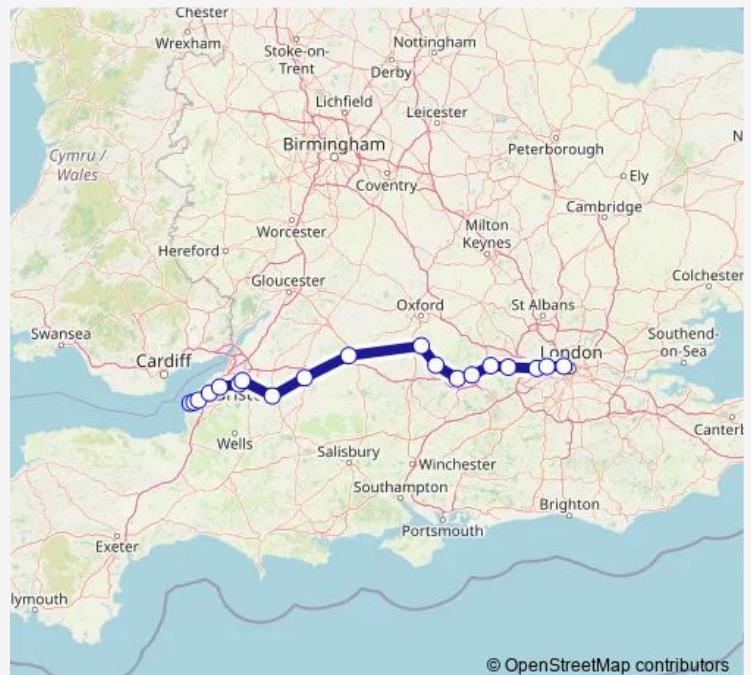

Rail GWR Weston-super-Mare - London Paddington

[Go to website](#)

**Direction**

Weston-super-Mare — London Paddington

18 stops

[Open route schedule](#)

- Weston-super-Mare
- Worle
- Yatton
- Nailsea & Backwell
- Parson Street
- Bristol Temple Meads
- Filton Abbey Wood
- Bristol Parkway
- Swindon (Wilts)
- Didcot Parkway
- Goring & Streatley
- Reading
- Twyford
- Maidenhead
- Slough
- Southall
- Ealing Broadway
- London Paddington

Route schedule

Weston-super-Mare — London Paddington

Monday	—
Tuesday	—
Wednesday	—
Thursday	—
Friday	—
Saturday	—
Sunday	08:29

Route info

Direction: Weston-super-Mare

Stops: 18

Trip Duration: 2 hour 20 min

## Route info

Direction: Weston-super-Mare

Stops: 21

Trip Duration: 2 hour 35 min