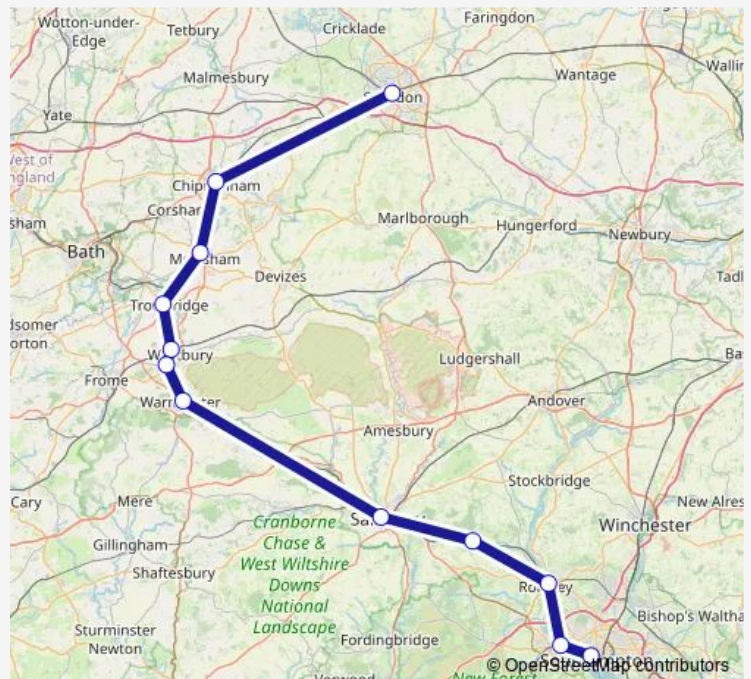

Rail GWR Swindon (Wilts) - Southampton Central

[Go to website](#)

**Direction**

Swindon (Wilts) — Southampton Central

12 stops

[Open route schedule](#)

- Swindon (Wilts)
- Chippenham
- Melksham
- Trowbridge
- Westbury (Wilts)
- Dilton Marsh
- Warminster
- Salisbury
- Dean
- Romsey
- Redbridge (Hants)
- Southampton Central

Route schedule

Swindon (Wilts) — Southampton Central

Monday	06:02
Tuesday	06:02
Wednesday	—
Thursday	—
Friday	—
Saturday	—
Sunday	—

Route info

Direction: Swindon (Wilts)

Stops: 12

Trip Duration: 2 hour 7 min

■ GWR — Swindon (Wilts) - Southampton Central

GWR Rail time schedules and route maps are available in an offline PDF at [busmaps.com](https://busmaps.com). Use the [busmaps.com](https://busmaps.com) website to see live bus times, train schedule or subway schedule, and step-by-step directions for all public transit in Southampton