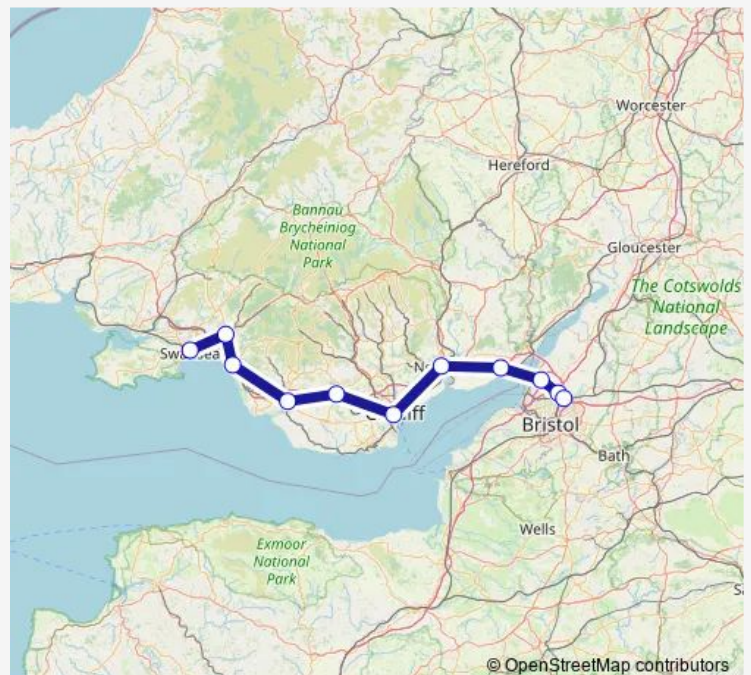

Newport (South Wales)

Cardiff Central

Pontyclun

Bridgend

Port Talbot Parkway

Neath

Swansea

### Route schedule

Bristol Parkway — Swansea

Monday	—
Tuesday	—
Wednesday	—
Thursday	—
Friday	—
Saturday	08:04
Sunday	08:58

### Route info

Direction: Bristol Parkway

Stops: 11

Trip Duration: 1 hour 37 min

■ GWR — Swansea - Bristol Parkway

BusMaps

**Direction**

Swansea — Bristol Parkway

11 stops

[Open route schedule](#)

Swansea

Neath

Port Talbot Parkway

Bridgend

Pontyclun

Cardiff Central