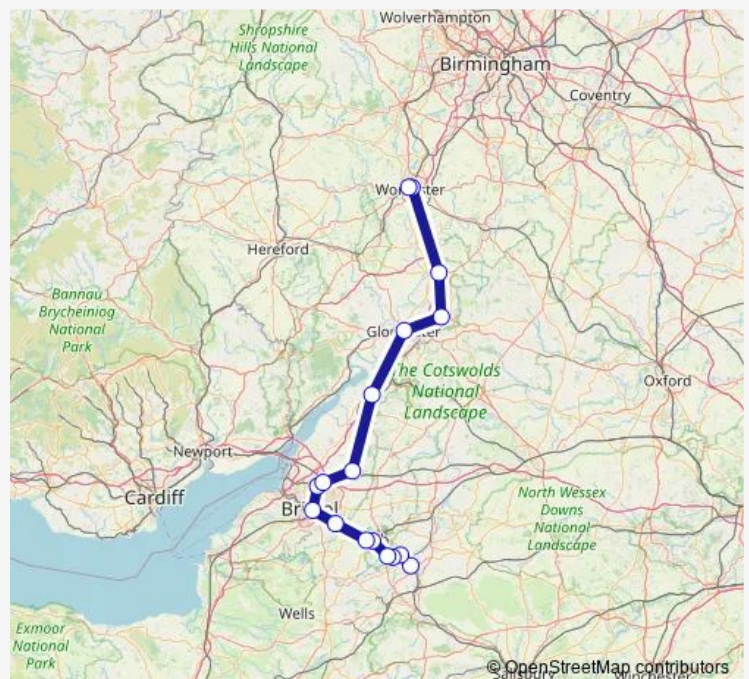

### Route schedule

Trowbridge — Worcester Foregate Street

Monday —

Tuesday —

Wednesday —

Thursday —

Friday —

Saturday 11:50

### Route info

Direction: Trowbridge

Stops: 17

Trip Duration: 2 hour 28 min

■ GWR — Trowbridge - Worcester Foregate Street

**Direction**

Trowbridge — Great Malvern

19 stops

## Route schedule

Trowbridge — Great Malvern

Monday 17:52

Tuesday 17:52

Wednesday 17:52

Thursday 17:52

Friday 17:52

Saturday —

## Route info

Direction: Trowbridge

Stops: 19

Trip Duration: 2 hour 40 min

GWR Rail time schedules and route maps are available in an offline PDF at [busmaps.com](https://busmaps.com). Use the [busmaps.com](https://busmaps.com) website to see live bus times, train schedule or subway schedule, and step-by-step directions for all public transit in Worcester