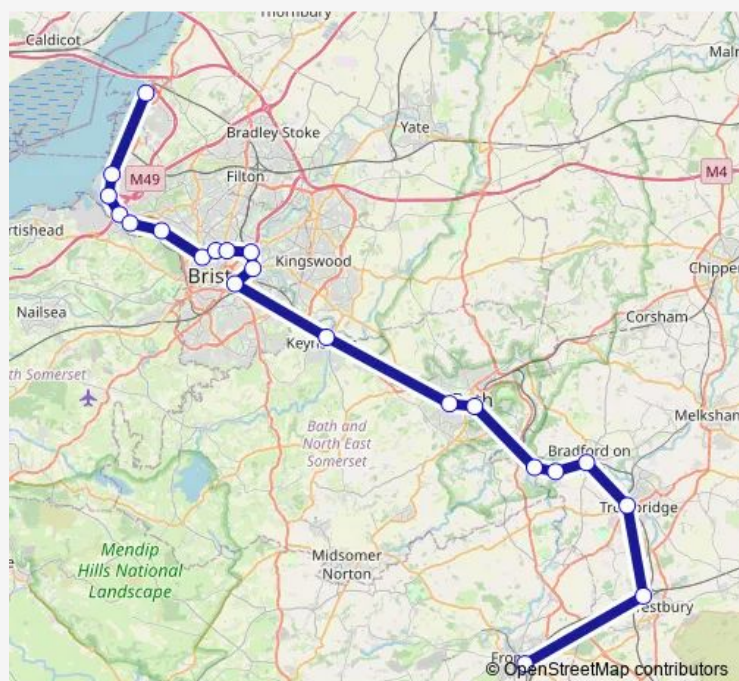

Rail GWR Severn Beach - Frome

[Go to website](#)

Direction

Severn Beach — Frome

21 stops

[Open route schedule](#)

Severn Beach

St Andrews Road

Trowbridge

Westbury (Wilts)

Frome

Route schedule

Severn Beach — Frome

Monday —

Tuesday —

Wednesday —

Thursday —

Friday —

Saturday 19:01

Sunday —

Route info

Direction: Severn Beach

Stops: 21

Trip Duration: 1 hour 47 min

■ GWR — Severn Beach - Frome

GWR Rail time schedules and route maps are available in an offline PDF at busmaps.com. Use the busmaps.com website to see live bus times, train schedule or subway schedule, and step-by-step directions for all public transit in Bristol