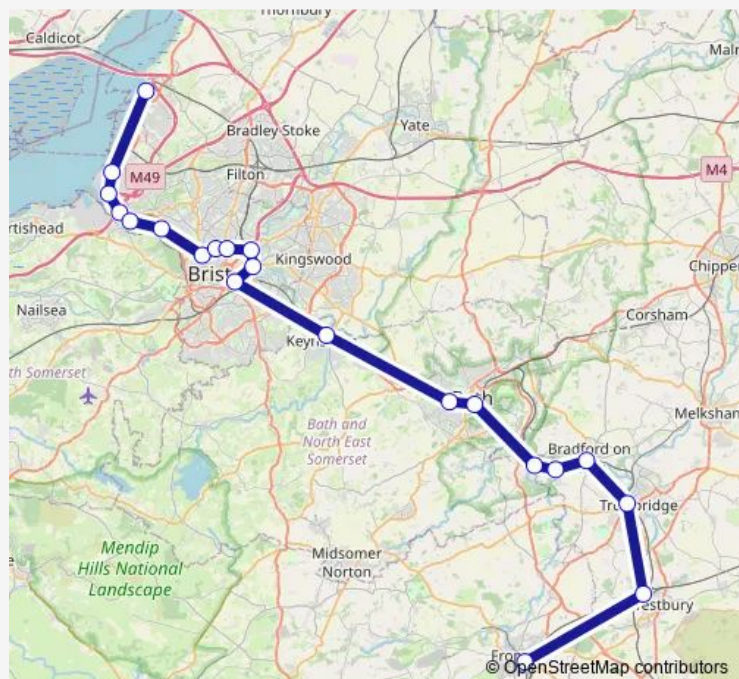

Rail GWR Severn Beach - Frome

[Go to website](#)

Direction

Severn Beach — Frome

21 stops

[Open route schedule](#)

Severn Beach

St Andrews Road

Trowbridge

Westbury (Wilts)

Frome

Route schedule

Severn Beach — Frome

Monday —

Tuesday —

Wednesday —

Thursday —

Friday —

Saturday 19:01

Sunday —

Route info

Direction: Severn Beach

Stops: 21

Trip Duration: 1 hour 47 min

■ GWR — Severn Beach - Frome

GWR Rail time schedules and route maps are available in an offline PDF at busmaps.com. Use the busmaps.com website to see live bus times, train schedule or subway schedule, and step-by-step directions for all public transit in Bristol