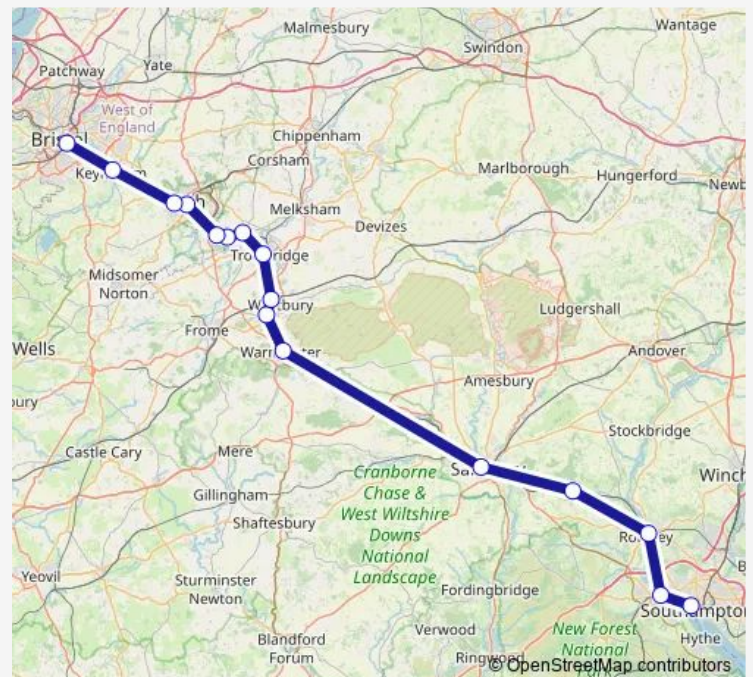

Rail GWR Southampton Central - Bristol Temple Meads

[Go to website](#)

Direction

Southampton Central — Bristol Temple Meads

16 stops

[Open route schedule](#)

Southampton Central

Redbridge (Hants)

Romsey

Dean

Salisbury

Warminster

Dilton Marsh

Westbury (Wilts)

Trowbridge

Bradford-on-Avon

Monday 08:23

Tuesday 08:23

Wednesday 08:23

Thursday 08:23

Friday 08:23

Saturday 08:30

Sunday —

Route info

Direction: Southampton Central

Stops: 16

Trip Duration: 2 hour 5 min

■ GWR — Southampton Central - Bristol Temple Meads

GWR Rail time schedules and route maps are available in an offline PDF at busmaps.com. Use the busmaps.com website to see live bus times, train schedule or subway schedule, and step-by-step directions for all public transit in Bath