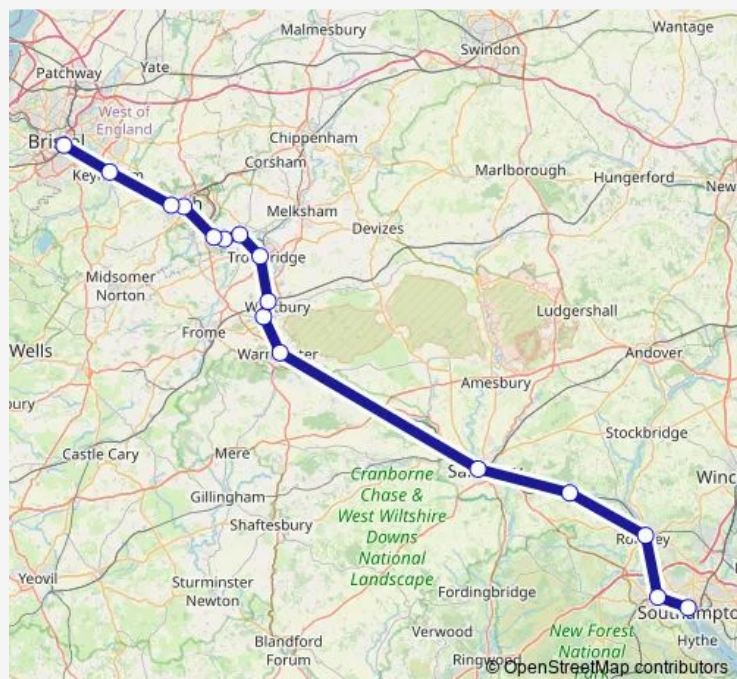

Monday 08:23

Tuesday 08:23

Wednesday 08:23

Thursday 08:23

Friday 08:23

Saturday 08:30

Sunday 21:56

Route info

Direction: Southampton Central

Stops: 16

Trip Duration: 2 hour 5 min

■ GWR — Southampton Central - Bristol Temple Meads

Direction

Bristol Temple Meads — Southampton Central

15 stops

[Open route schedule](#)

Westbury (Wilts)

Warminster

Salisbury

Dean

Romsey

Redbridge (Hants)

Southampton Central

Route schedule

—

Friday

—

Saturday

—

Sunday

19:34

Route info