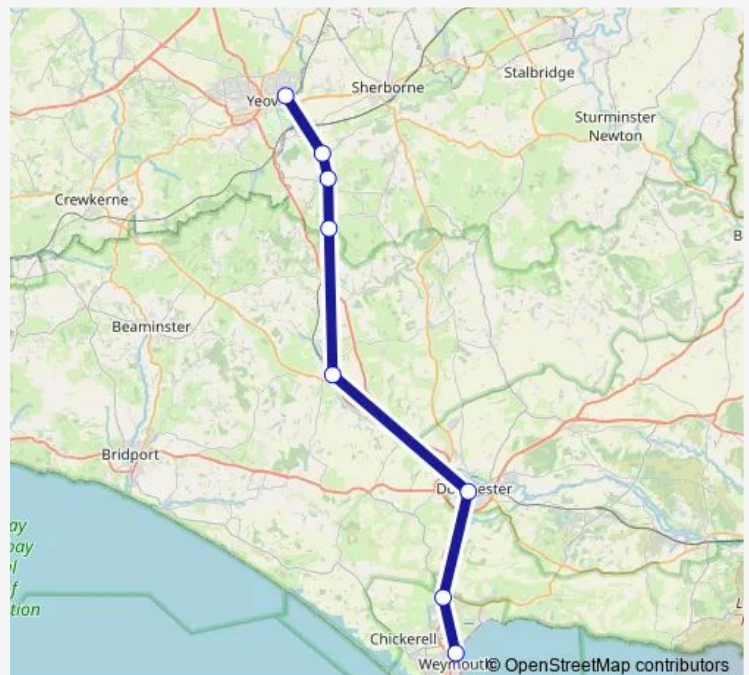

Dorchester West

Maiden Newton

Chetnole

Yetminster

Thornford

Yeovil Pen Mill

Route schedule

Weymouth — Yeovil Pen Mill

Monday 06:38-21:28

Tuesday 06:38-21:28

Wednesday 06:38-21:28

Thursday 06:38-21:28

Friday 06:38-19:50

Saturday —

Sunday —

Route info

Direction: Weymouth

Stops: 8

Trip Duration: 0 hour 48 min

■ GWR — Weymouth - Yeovil Pen Mill

Direction

Yeovil Pen Mill — Weymouth

8 stops

[Open route schedule](#)

Route schedule

Yeovil Pen Mill — Weymouth

Monday	08:07-22:24
Tuesday	08:07-22:24
Wednesday	08:07-22:24
Thursday	08:07-22:24
Friday	08:07-22:24
Saturday	—
Sunday	—

Route info

Direction: Yeovil Pen Mill

Stops: 8