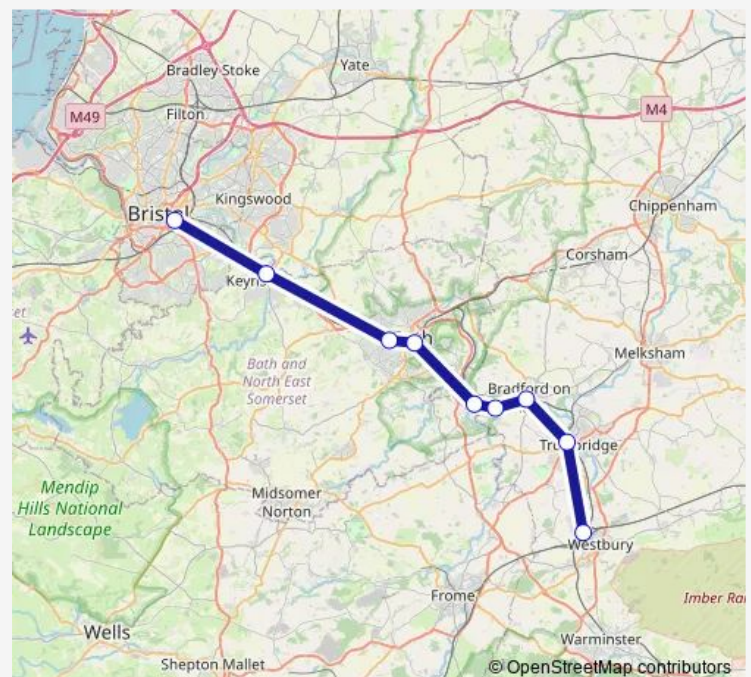

Rail GWR Bristol Temple Meads - Westbury (Wilts)

[Go to website](#)

Direction

Westbury (Wilts) — Bristol Temple Meads

9 stops

[Open route schedule](#)

Westbury (Wilts)

Trowbridge

Westbury (Wilts) — Bristol Temple Meads

Monday 07:36-16:40

Tuesday 07:36-08:41

Wednesday 07:36-08:41

Thursday 07:36-08:41

Friday 07:36-08:41

Saturday 08:40

Sunday 08:39-21:43

Route info

Direction: Westbury (Wilts)

Stops: 9

Trip Duration: 0 hour 49 min

■ GWR — Bristol Temple Meads - Westbury (Wilts)

Direction

Westbury (Wilts) — Bristol Temple Meads

6 stops

[Open route schedule](#)

Westbury (Wilts)

Trowbridge

Bradford-on-Avon

Bath Spa

Keynsham

Bristol Temple Meads

Route schedule