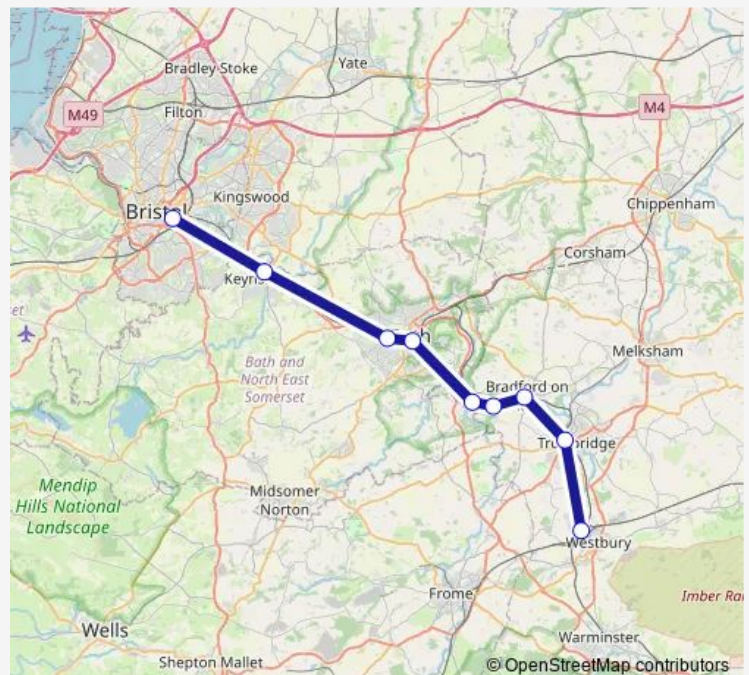

Rail GWR Bristol Temple Meads - Westbury (Wilts)

[Go to website](#)**Direction**

Westbury (Wilts) — Bristol Temple Meads

9 stops

[Open route schedule](#)

Westbury (Wilts)

Trowbridge

Bradford-on-Avon

Monday 07:36-16:40

Tuesday 07:36-08:41

Wednesday 07:36-08:41

Thursday 07:36-08:41

Friday 07:36-08:41

Saturday 08:40

Sunday 08:39-21:43

Route info

Direction: Westbury (Wilts)

Stops: 9

Trip Duration: 0 hour 49 min

■ GWR — Westbury (Wilts) - Bristol Temple Meads

BusMaps

Direction

Bristol Temple Meads — Westbury (Wilts)

9 stops

Trowbridge

Westbury (Wilts)

Route schedule

Bristol Temple Meads — Westbury (Wilts)

Monday 05:01-23:08

Tuesday 04:56-23:08

Wednesday 04:56-23:45

Thursday 04:56-23:08