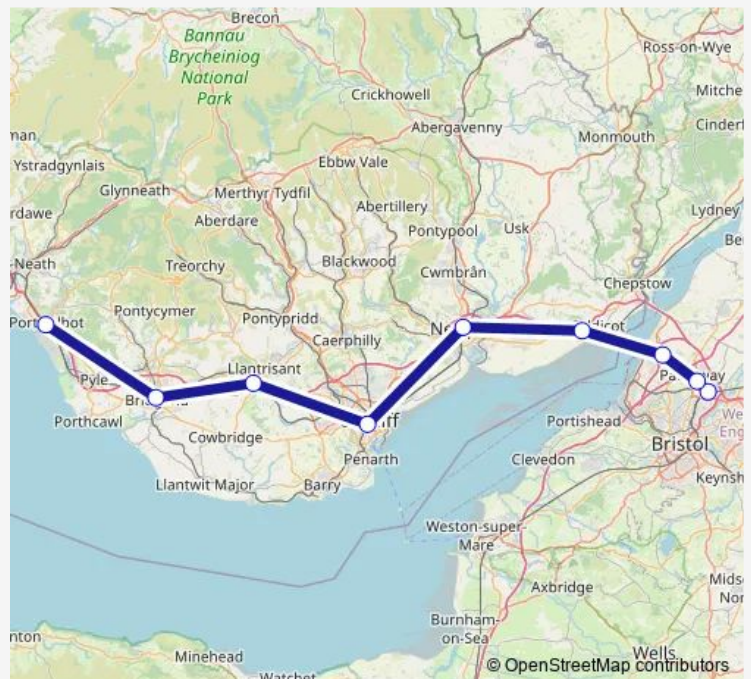

Rail GWR Bristol Parkway - Port Talbot Parkway

[Go to website](#)

Direction

Bristol Parkway — Port Talbot Parkway

9 stops

[Open route schedule](#)

Bristol Parkway

Patchway

Pilning

Severn Tunnel Junction

Newport (South Wales)

Cardiff Central

Pontyclun

Bridgend

Port Talbot Parkway

Route schedule

Bristol Parkway — Port Talbot Parkway

Monday	—
Tuesday	—
Wednesday	—
Thursday	—
Friday	—
Saturday	—
Sunday	08:58

Route info

Direction: Bristol Parkway

Stops: 9

Trip Duration: 1 hour 17 min

■ GWR — Bristol Parkway - Port Talbot Parkway

GWR Rail time schedules and route maps are available in an offline PDF at busmaps.com. Use the busmaps.com website to see live bus times, train schedule or subway schedule, and step-by-step directions for all public transit in Almondsbury