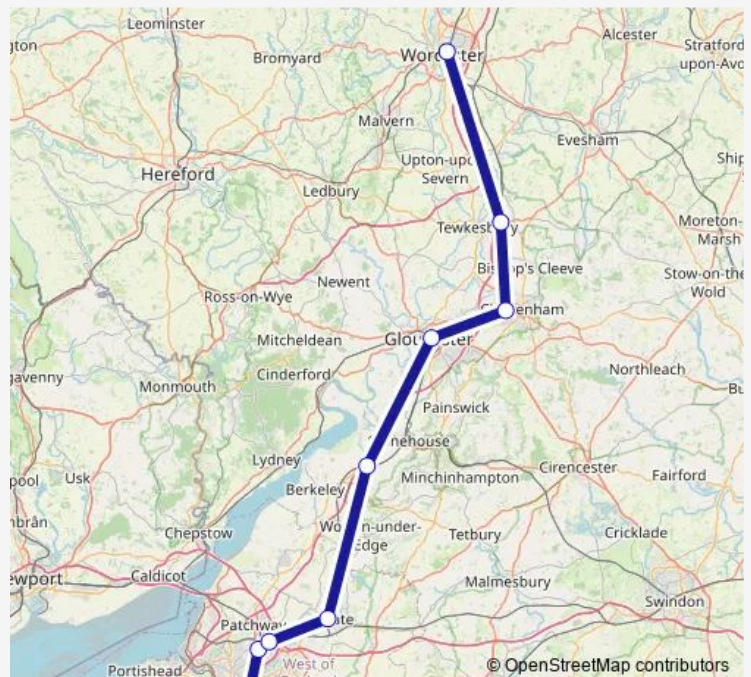

Rail GWR Bristol Temple Meads - Worcester Shrub Hill

[Go to website](#)

Direction

Bristol Temple Meads — Worcester Shrub Hill

9 stops

[Open route schedule](#)

Bristol Temple Meads

Filton Abbey Wood

Bristol Temple Meads — Worcester Shrub Hill

Monday	06:08-21:00
Tuesday	06:08-21:00
Wednesday	06:08-21:00
Thursday	06:08-21:00
Friday	06:08-21:00
Saturday	06:34
Sunday	09:38-19:39

Route info

Direction: Bristol Temple Meads

Stops: 9

Trip Duration: 1 hour 28 min

■ GWR — Bristol Temple Meads - Worcester Shrub Hill

Direction

Worcester Shrub Hill — Bristol Temple Meads

8 stops

[Open route schedule](#)

Worcester Shrub Hill

Route info

Direction: Worcester Shrub Hill

Stops: 8

Trip Duration: 1 hour 19 min

Direction

Worcester Shrub Hill — Bristol Temple Meads

9 stops

[Open route schedule](#)