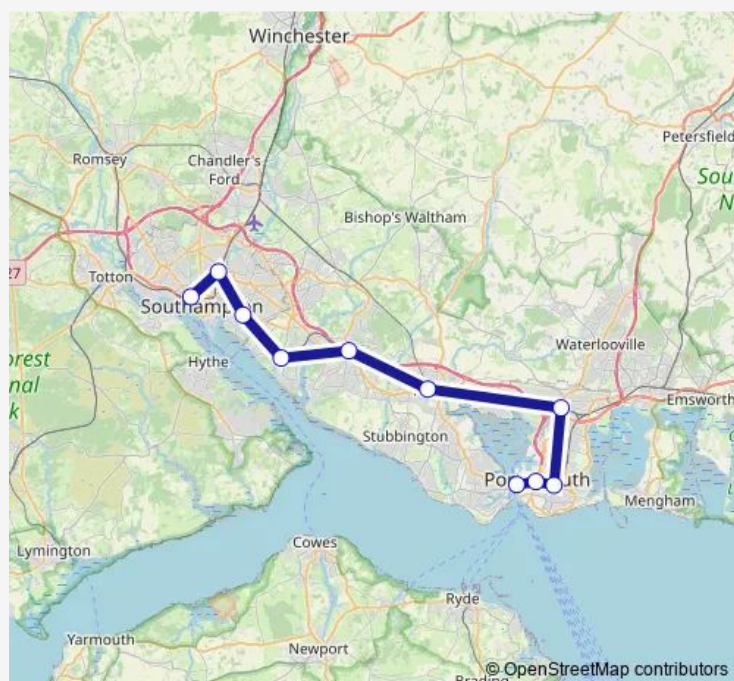

Fareham

Botley

Eastleigh

Southampton Airport Parkway

St Denys

Southampton Central

### Route schedule

Portsmouth Harbour — Southampton Central

Monday —

Tuesday —

Wednesday —

Thursday —

Friday —

Saturday 21:23

### Route info

Direction: Portsmouth Harbour

Stops: 10

Trip Duration: 0 hour 55 min

■ GWR — Portsmouth Harbour - Southampton Central

**Direction**

Portsmouth Harbour — Southampton Central

10 stops

## Route info

Direction: Portsmouth Harbour

Stops: 10

Trip Duration: 0 hour 46 min

GWR Rail time schedules and route maps are available in an offline PDF at [busmaps.com](https://busmaps.com). Use the [busmaps.com](https://busmaps.com) website to see live bus times, train schedule or subway schedule, and step-by-step directions for all public transit in Southampton