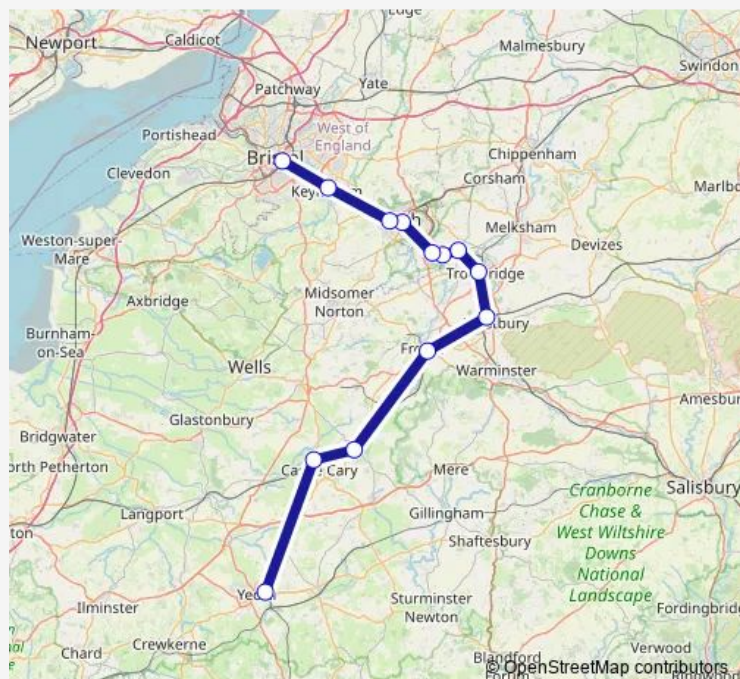

Rail GWR Yeovil Pen Mill - Bristol Temple Meads

[Go to website](#)

Direction

Yeovil Pen Mill — Bristol Temple Meads

13 stops

[Open route schedule](#)

- Yeovil Pen Mill
- Castle Cary
- Bruton
- Frome
- Westbury (Wilts)
- Trowbridge
- Bradford-on-Avon
- Avoncliff
- Freshford
- Bath Spa
- Oldfield Park
- Keynsham
- Bristol Temple Meads

Route schedule

Yeovil Pen Mill — Bristol Temple Meads

Monday	06:18
Tuesday	06:18
Wednesday	06:18
Thursday	06:18
Friday	06:18
Saturday	—
Sunday	—

Route info

Direction: Yeovil Pen Mill

Stops: 13

Trip Duration: 2 hour 6 min

■ GWR — Yeovil Pen Mill - Bristol Temple Meads

GWR Rail time schedules and route maps are available in an offline PDF at busmaps.com. Use the busmaps.com website to see live bus times, train schedule or subway schedule, and step-by-step directions for all public transit in Bath

The schedule is provided in the local timezone. Times with "(+1)" indicate departures on the next day.

PDF file created on 2025-01-16

2024 BusMaps.com - All Rights Reserved