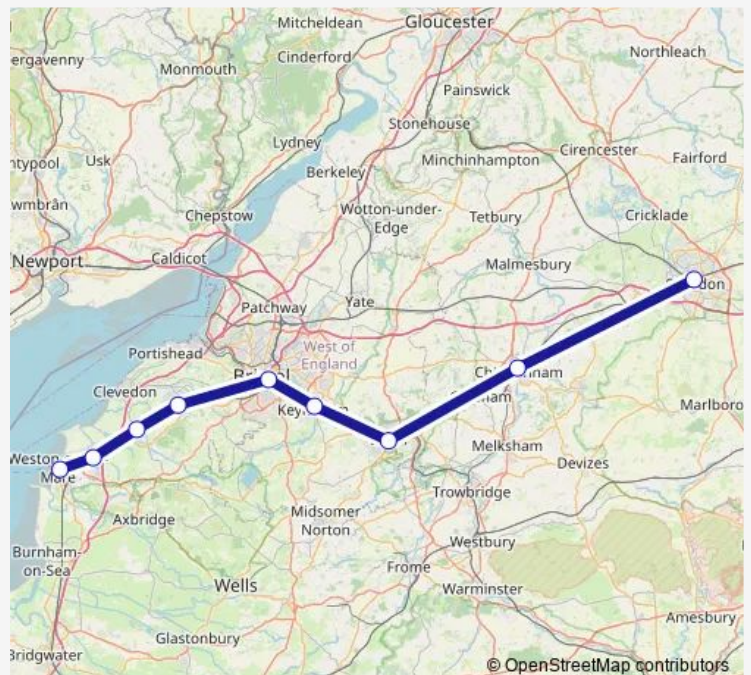

Rail GWR Swindon (Wilts) - Weston-super-Mare

[Go to website](#)

Direction

Swindon (Wilts) — Weston-super-Mare

9 stops

[Open route schedule](#)

Swindon (Wilts)

Chippenham

Bath Spa

Keynsham

Bristol Temple Meads

Nailsea & Backwell

Yatton

Worle

Weston-super-Mare

Route schedule

Swindon (Wilts) — Weston-super-Mare

Monday	07:18
Tuesday	07:18
Wednesday	07:18
Thursday	07:18
Friday	07:18-07:22
Saturday	11:33
Sunday	—

Route info

Direction: Swindon (Wilts)

Stops: 9

Trip Duration: 1 hour 21 min

GWR — Swindon (Wilts) - Weston-super-Mare

GWR Rail time schedules and route maps are available in an offline PDF at busmaps.com. Use the busmaps.com website to see live bus times, train schedule or subway schedule, and step-by-step directions for all public transit in Weston-super-Mare