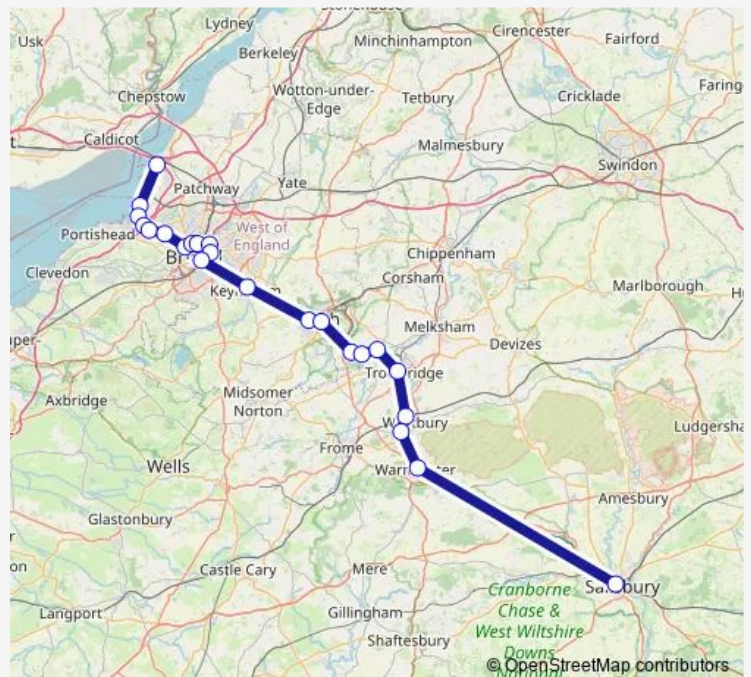

Rail GWR Severn Beach - Salisbury

[Go to website](#)

Direction

Severn Beach — Salisbury

23 stops

[Open route schedule](#)

Severn Beach

St Andrews Road

Trowbridge

Westbury (Wilts)

Dilton Marsh

Route schedule

Severn Beach — Salisbury

Monday 17:01

Tuesday 17:01

Wednesday 17:01

Thursday 17:01

Friday 17:01

Saturday —

Sunday —

Route info

Direction: Severn Beach

Stops: 23

Trip Duration: 2 hour 5 min

■ GWR — Severn Beach - Salisbury

BusMaps

Warminster

Salisbury

GWR Rail time schedules and route maps are available in an offline PDF at busmaps.com. Use the busmaps.com website to see live bus times, train schedule or subway schedule, and step-by-step directions for all public transit in Bristol