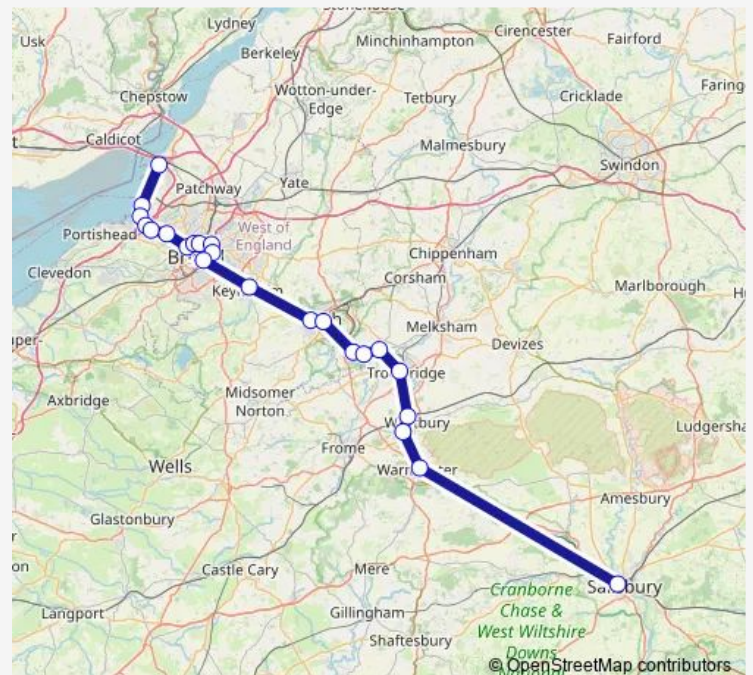

Rail GWR Severn Beach - Salisbury

[Go to website](#)

Direction

Severn Beach — Salisbury

23 stops

[Open route schedule](#)

Severn Beach

St Andrews Road

Trowbridge

Westbury (Wilts)

Dilton Marsh

Route schedule

Severn Beach — Salisbury

Monday 17:01

Tuesday 17:01

Wednesday 17:01

Thursday 17:01

Friday 17:01

Saturday —

Sunday —

Route info

Direction: Severn Beach

Stops: 23

Trip Duration: 2 hour 5 min

■ GWR — Severn Beach - Salisbury

Warminster

Salisbury

GWR Rail time schedules and route maps are available in an offline PDF at busmaps.com. Use the busmaps.com website to see live bus times, train schedule or subway schedule, and step-by-step directions for all public transit in Bristol