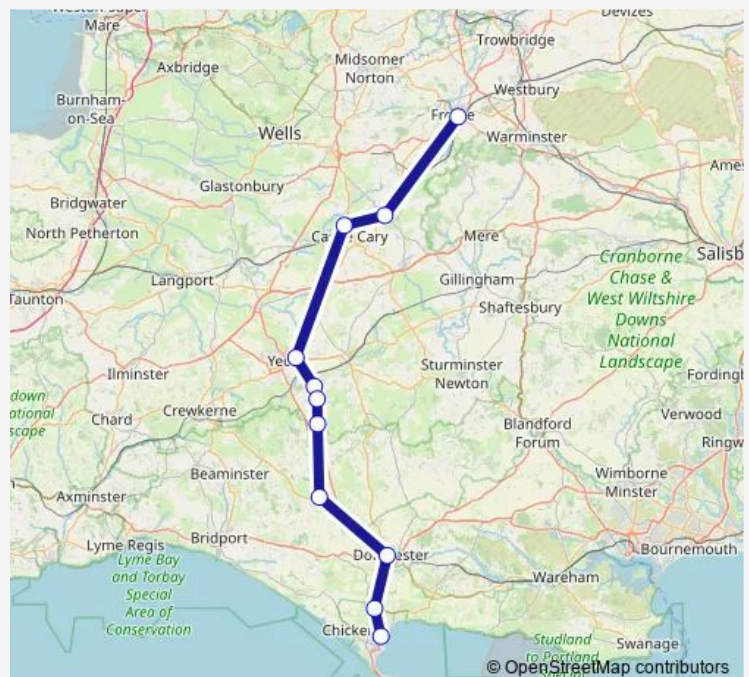

Rail GWR Weymouth - Frome

[Go to website](#)

Direction

Frome — Weymouth

11 stops

[Open route schedule](#)

Frome

Bruton

Saturday 06:59-22:11

Sunday 10:09-21:57

Route info

Direction: Frome

Stops: 11

Trip Duration: 1 hour 19 min

■ GWR — Weymouth - Frome

Direction

Weymouth — Frome

11 stops

[Open route schedule](#)

Weymouth

Upwey

Dorchester West

Maiden Newton

Chetnole

Direction: Weymouth

Stops: 11

Trip Duration: 1 hour 29 min

GWR Rail time schedules and route maps are available in an offline PDF at busmaps.com. Use the busmaps.com website to see live bus times, train schedule or subway schedule, and step-by-step directions for all public transit in Dorchester