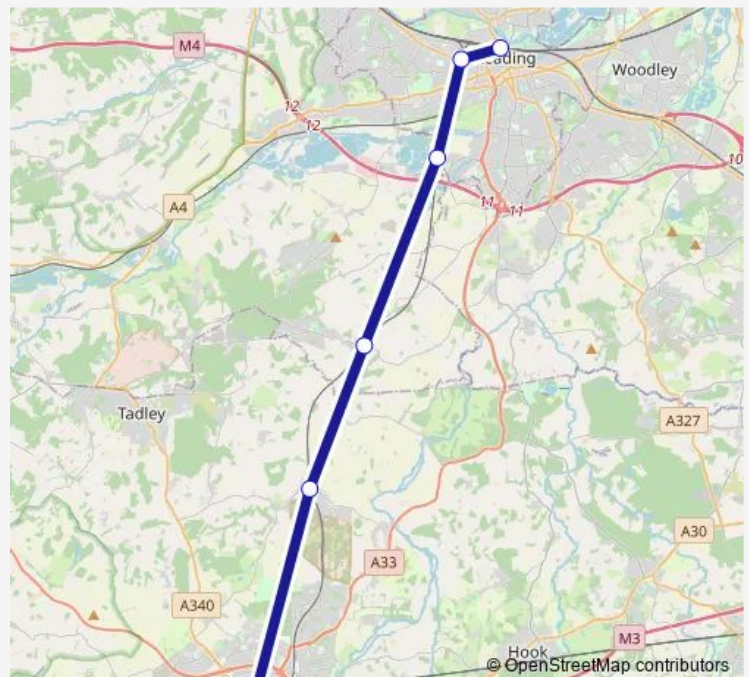

### Direction

Basingstoke — Reading

6 stops

[Open route schedule](#)

Basingstoke

Bramley (Hants)

Mortimer

Reading Green Park

### Route schedule

Basingstoke — Reading

Monday	06:04-00:05 <sup>+1</sup>
Tuesday	00:05-00:05 <sup>+1</sup>
Wednesday	00:05-00:05 <sup>+1</sup>
Thursday	00:05-00:05 <sup>+1</sup>
Friday	00:05-00:05 <sup>+1</sup>
Saturday	00:05-23:40
Sunday	08:06-22:06

### Route info

Direction: Basingstoke

Stops: 6

Trip Duration: 0 hour 27 min

■ GWR — Reading - Basingstoke

**Direction**

Reading — Basingstoke

6 stops

[Open route schedule](#)

Reading

Reading West

Reading Green Park

Mortimer

Bramley (Hants)

Basingstoke