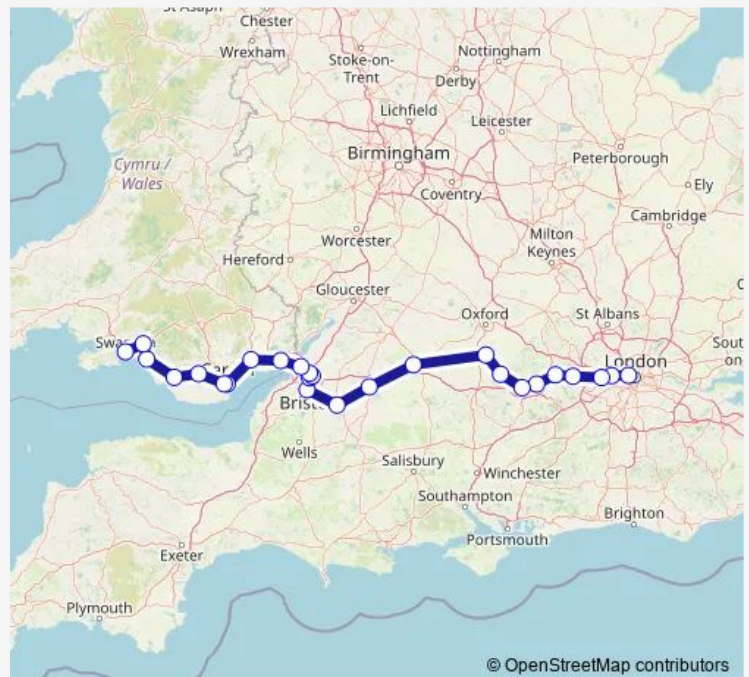

Thursday 03:46

Friday 03:46

Saturday —

Sunday 07:51-11:19

Route info

Direction: Swansea

Stops: 22

Trip Duration: 3 hour 30 min

© OpenStreetMap contributors

■ GWR — London Paddington - Swansea

Direction

London Paddington — Swansea

27 stops

[Open route schedule](#)

London Paddington

Ealing Broadway