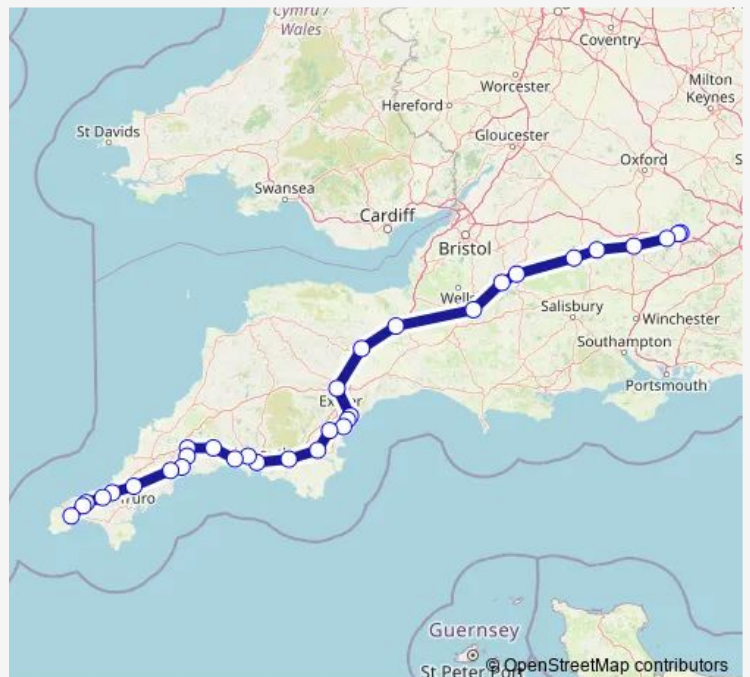

Direction

Penzance — Reading

32 stops

[Open route schedule](#)

- Penzance
- St Erth
- Hayle
- Camborne
- Redruth
- Truro
- St Austell
- Par
- Lostwithiel
- Bodmin Parkway
- Liskeard
- St Germans
- Saltash
- Plymouth
- Ivybridge
- Totnes
- Newton Abbot
- Teignmouth
- Dawlish
- Dawlish Warren
- Exeter St Davids

Route schedule

Penzance — Reading

Monday	—
Tuesday	—
Wednesday	—
Thursday	—
Friday	17:50
Saturday	17:50
Sunday	—

Route info

Direction: Penzance

Stops: 32

Trip Duration: 5 hour 22 min

■ GWR — Reading - Penzance

Tiverton Parkway

Taunton

Bridgwater

Parson Street

Bristol Temple Meads

Bath Spa

Chippenham

Swindon (Wilts)