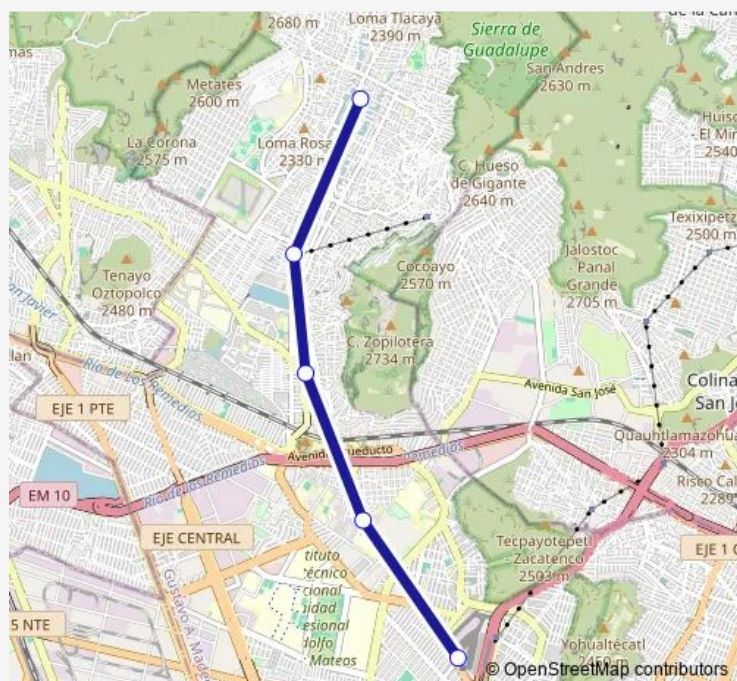

Stops: 5

Trip Duration: 0 hour 27 min

1 — Cuauhtepc/Tlalpexco a Indios Verdes

Direction

Tlalpexco — Indios Verdes

5 stops

[Open route schedule](#)

Tlalpexco

Wednesday 00:00

Thursday 00:00

Friday 00:00

Saturday 00:00

Sunday 00:00

Route info

Direction: Tlalpexco

Stops: 5

Friday 00:00

Saturday 00:00

Sunday 00:00

Route info

Direction: Cuautepec

Stops: 5

Trip Duration: 0 hour 27 min

Direction

Route schedule

Indios Verdes — Tlalpexco

Monday	00:00
Tuesday	00:00
Wednesday	00:00
Thursday	00:00
Friday	00:00
Saturday	00:00
Sunday	00:00

Route info

Direction: Indios Verdes

Stops: 5

Trip Duration: 0 hour 26 min