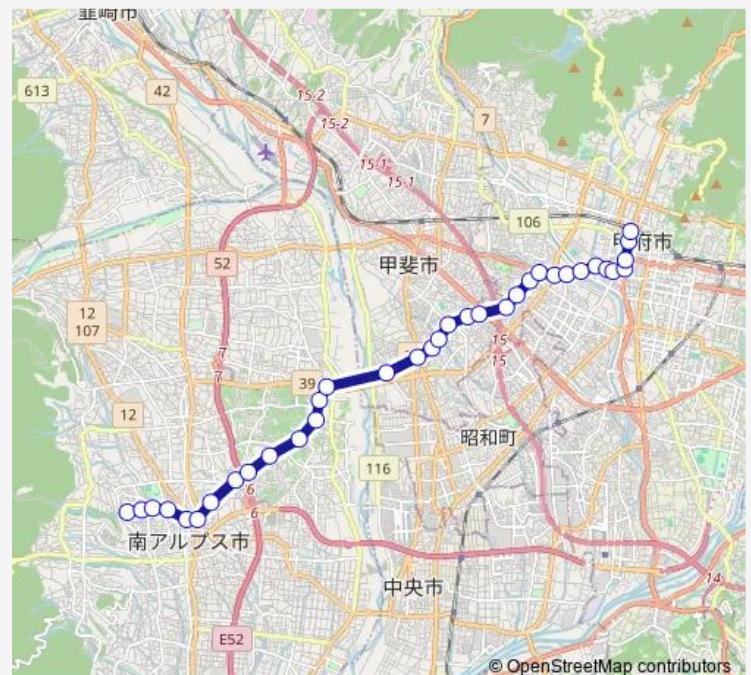

Friday 06:57-18:49

Saturday 06:57-14:19

Sunday 06:57-14:19

Route info

Direction: 小笠原車庫

Stops: 35

Trip Duration: 0 hour 39 min

徳行南