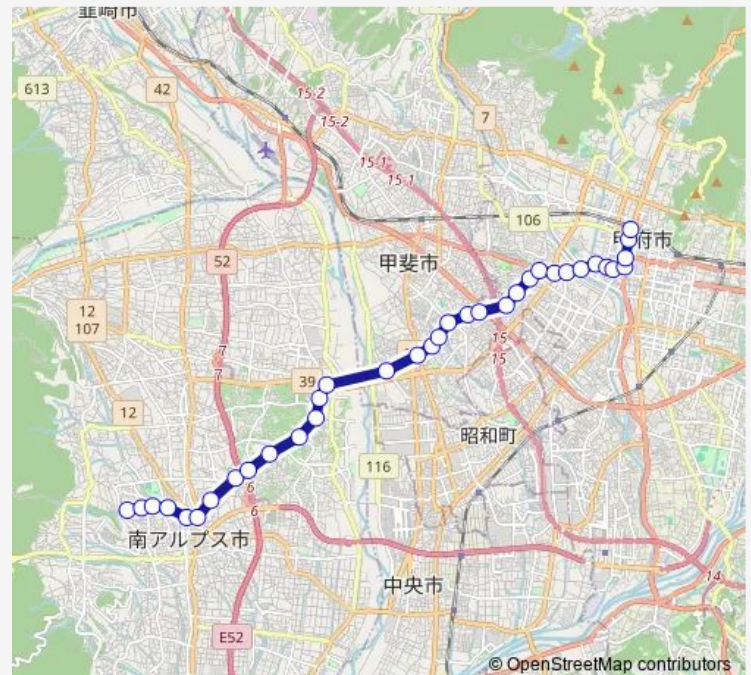

Friday 06:57-18:49

Saturday 06:57-14:19

Sunday 06:57-14:19

Route info

Direction: 小笠原車庫

Stops: 35

Trip Duration: 0 hour 39 min

徳行南