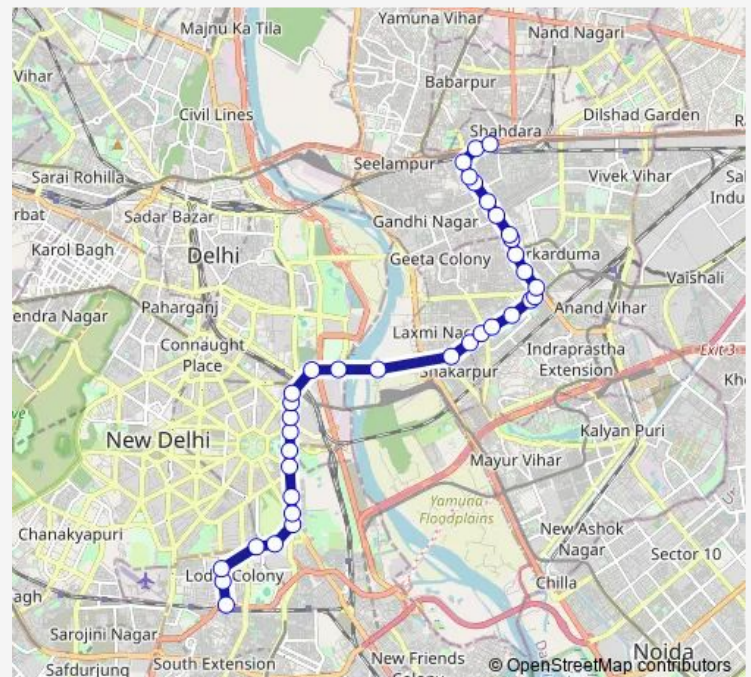

### Route schedule

Kushak Nallah Depot — Shahdara Terminal

Monday 05:41-08:29

Tuesday 05:41-08:29

Wednesday 05:41-08:29

Thursday 05:41-08:29

Friday 05:41-08:29

Saturday 05:41-08:29

Sunday 05:41-08:29

### Route info

Direction: Kushak Nallah Depot

Stops: 36

Trip Duration: 1 hour 5 min

418extdown

BusMaps

Sawarthy Vihar

New Rajdhani Enclave