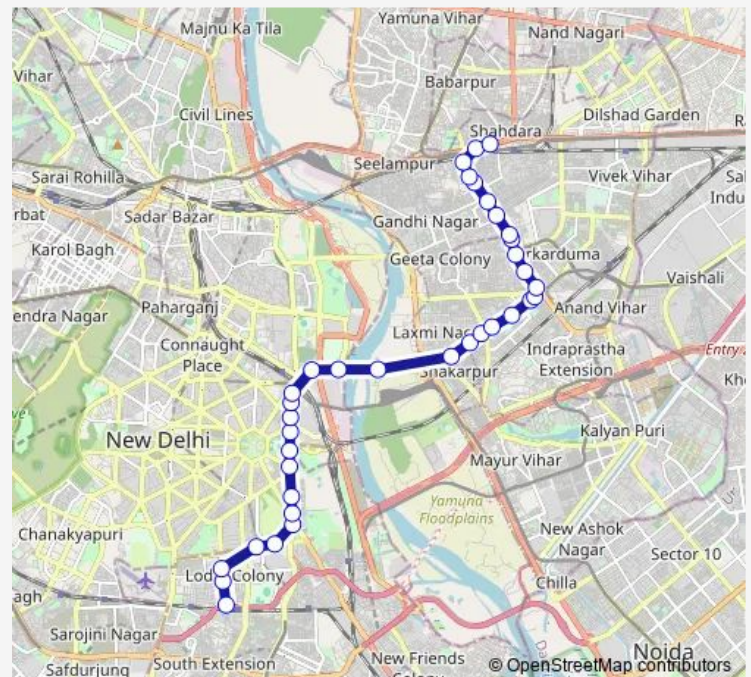

Shakarpur

Shakarpur Crossing

Nirman Vihar Metro Station

Route schedule

Kushak Nallah Depot — Shahdara Terminal

Monday 05:41-08:29

Tuesday 05:41-08:29

Wednesday 05:41-08:29

Thursday 05:41-08:29

Friday 05:41-08:29

Saturday 05:41-08:29

Sunday 05:41-08:29

Route info

Direction: Kushak Nallah Depot

Stops: 36

Trip Duration: 1 hour 5 min

418extdown

BusMaps

Sawarthy Vihar

New Rajdhani Enclave

Karkardooma Crossing

Gagan Vihar

Jagatpurif-Block

Jagatpuri A Block